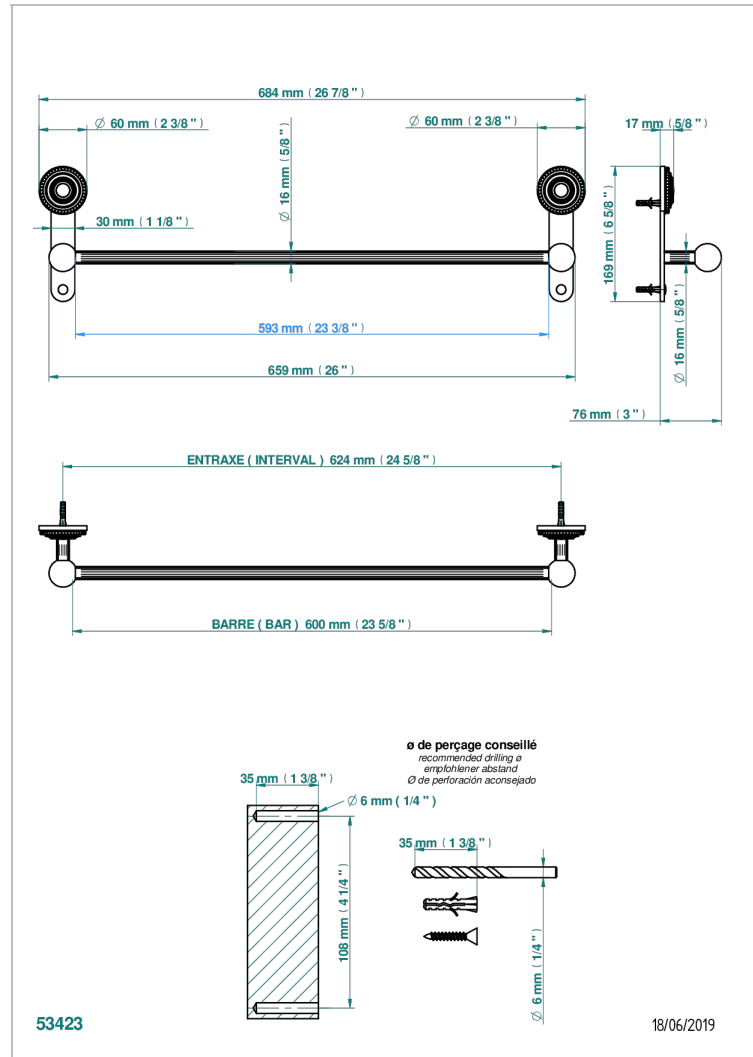

MONTE CARLO, GOLD PORCELAIN

U8B-514/60

Towel bar, 24" long

CHARACTERISTIC

- Monte Carlo, gold porcelain
- Towel bar, 24" long

AVAILABLE FINITIONS

Black nickel - D24
 Chrome polished - A02
 Chrome polished / gold polished - G02
 Copper antique matt, coated - H07
 Gold mat - F07
 Gold polished - F01