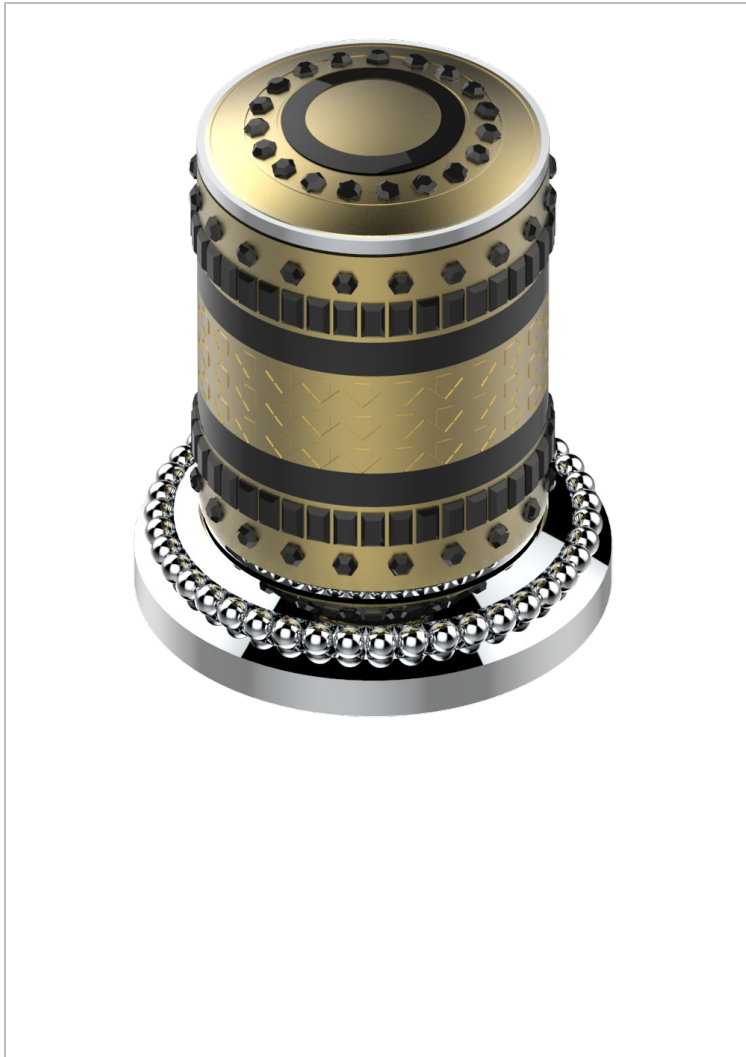

# MONTE CARLO, GOLD PORCELAIN

U8B-504VGUS

2-function deck diverter with trim

## CHARACTERISTIC

- Monte Carlo, gold porcelain
- 2-function deck diverter with trim

## AVAILABLE FINITIONS

Black nickel - D24  
 Chrome polished - A02  
 Chrome polished / gold polished - G02  
 Copper antique matt, coated - H07  
 Gold mat - F07  
 Gold polished - F01

Gold satiney - F03  
 Light coated bronze - D01  
 Matt chrome (American satin) - C02  
 Matt nickel (American satin) - C01  
 Nickel antique / Sovereign - H28  
 Nickel polished - B01