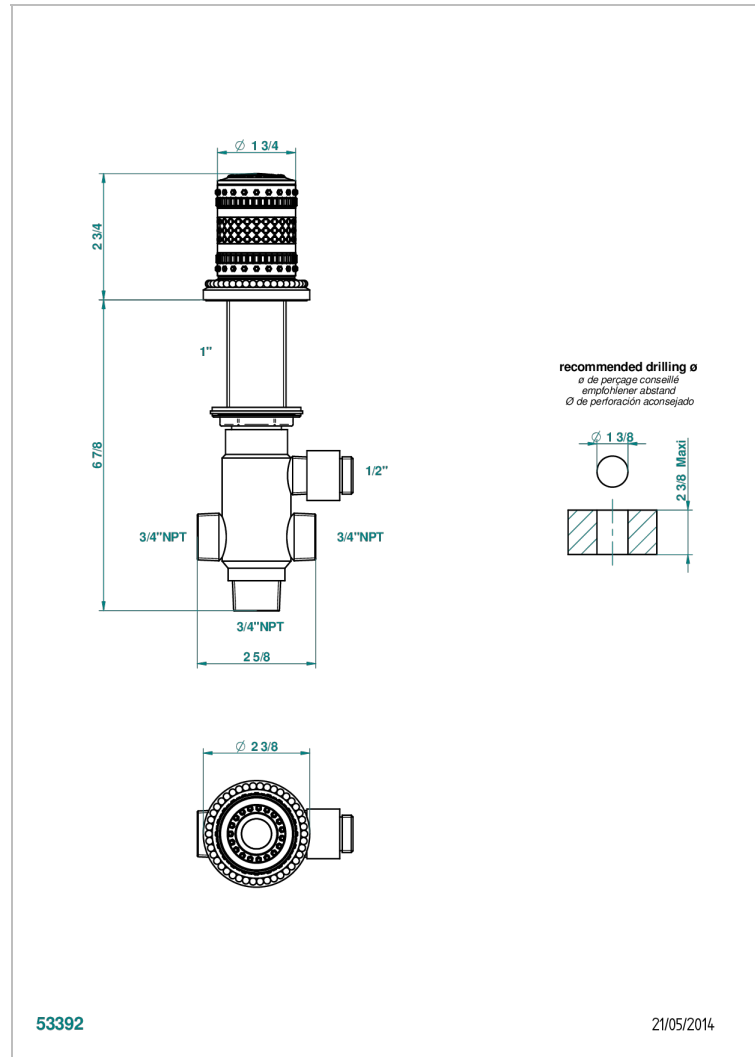

# MONTE CARLO, GOLD PORCELAIN

U8B-504VGUS

2-function deck diverter with trim

## CHARACTERISTIC

- Monte Carlo, gold porcelain
- 2-function deck diverter with trim