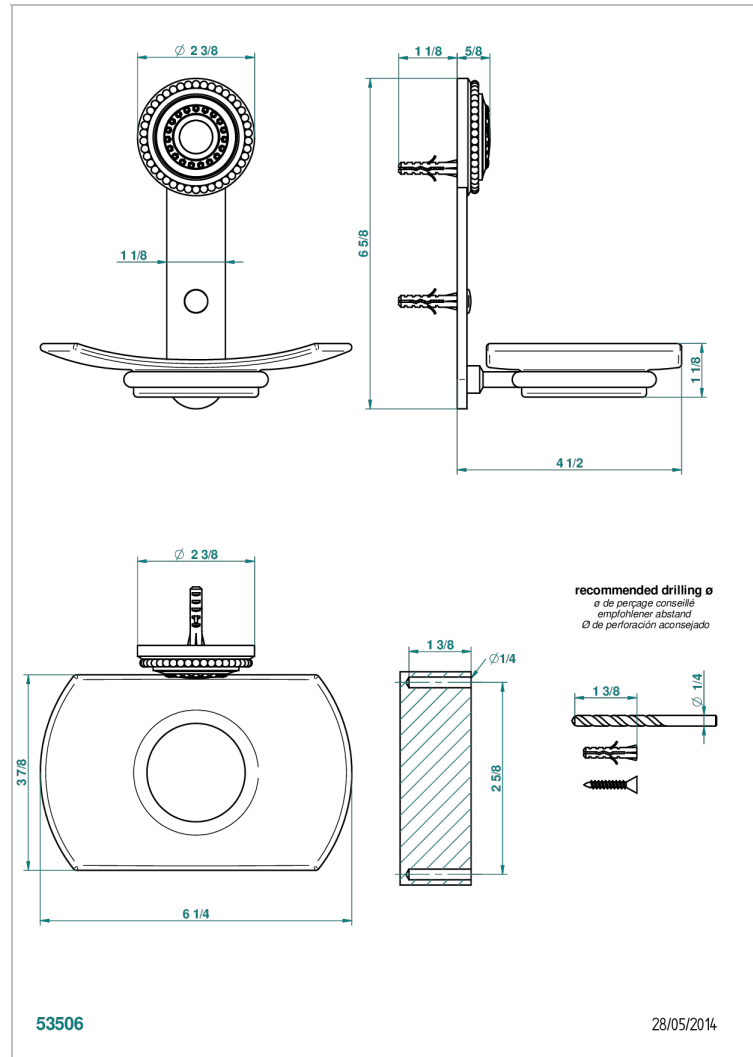

MONTE CARLO, GOLD PORCELAIN

U8B-500

Glass soap dish, wall mounted

THG[®]
PARIS

CHARACTERISTIC

- Monte Carlo, gold porcelain
- Glass soap dish, wall mounted

AVAILABLE FINITIONS

Black nickel - D24
Chrome polished - A02
Chrome polished / gold polished - G02
Copper antique matt, coated - H07
Gold mat - F07
Gold polished - F01