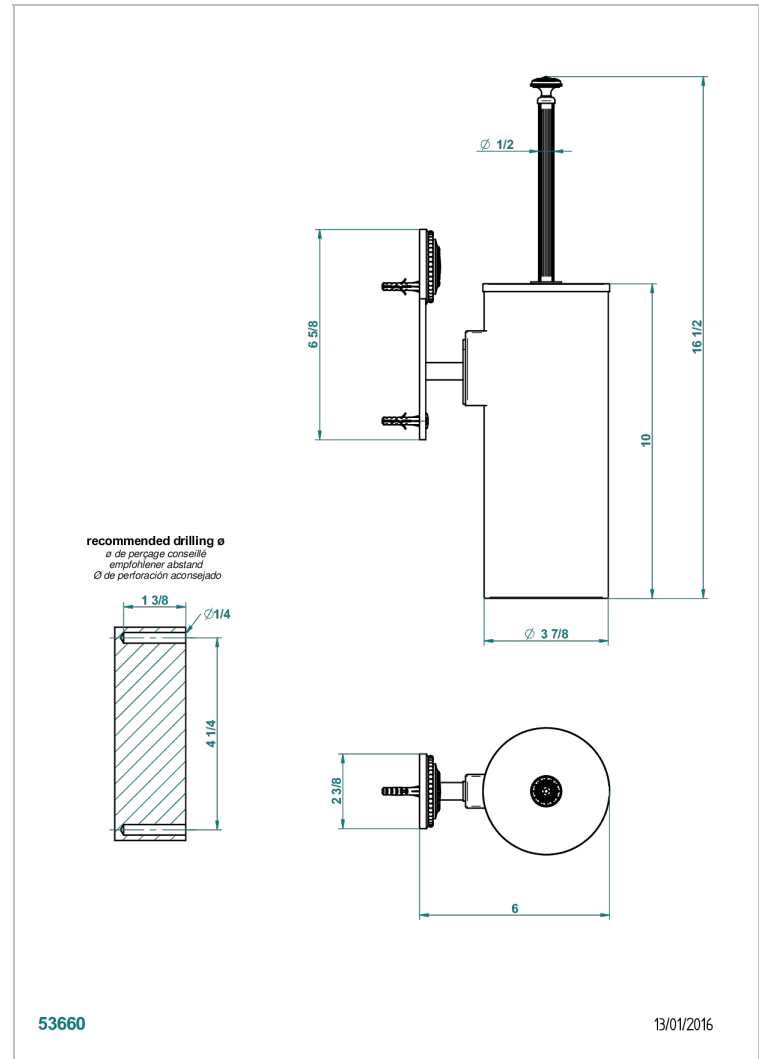

# MONTE CARLO, GOLD PORCELAIN

U8B-4720C

Metal toilet brush holder with brush with cover wall mounted

THG<sup>®</sup>  
PARIS

## CHARACTERISTIC

- Monte Carlo, gold porcelain
- Metal toilet brush holder with brush with cover wall mounted