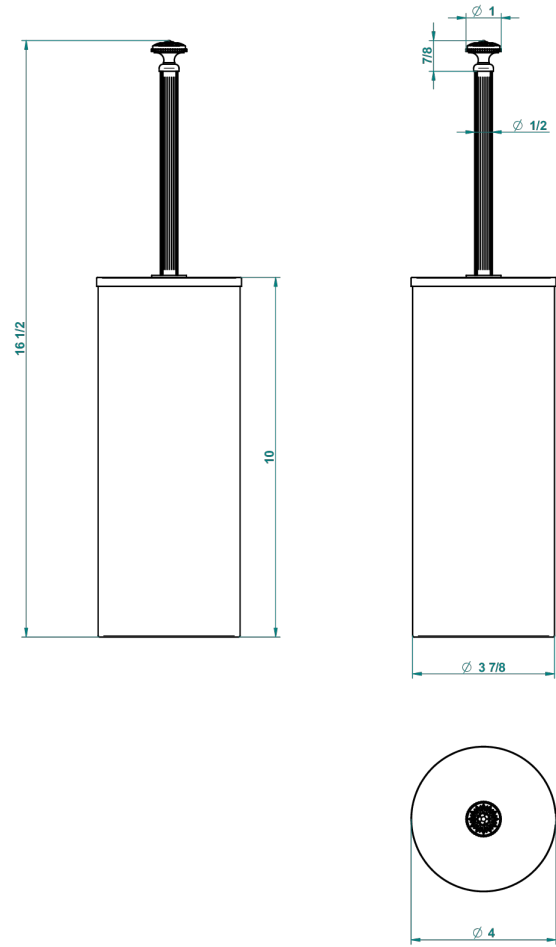

# MONTE CARLO, GOLD PORCELAIN

U8B-4700C

Metal toilet brush holder with brush with cover floor mounted

20998

15/12/2015

## CHARACTERISTIC

- Monte Carlo, gold porcelain
- Metal toilet brush holder with brush with cover floor mounted