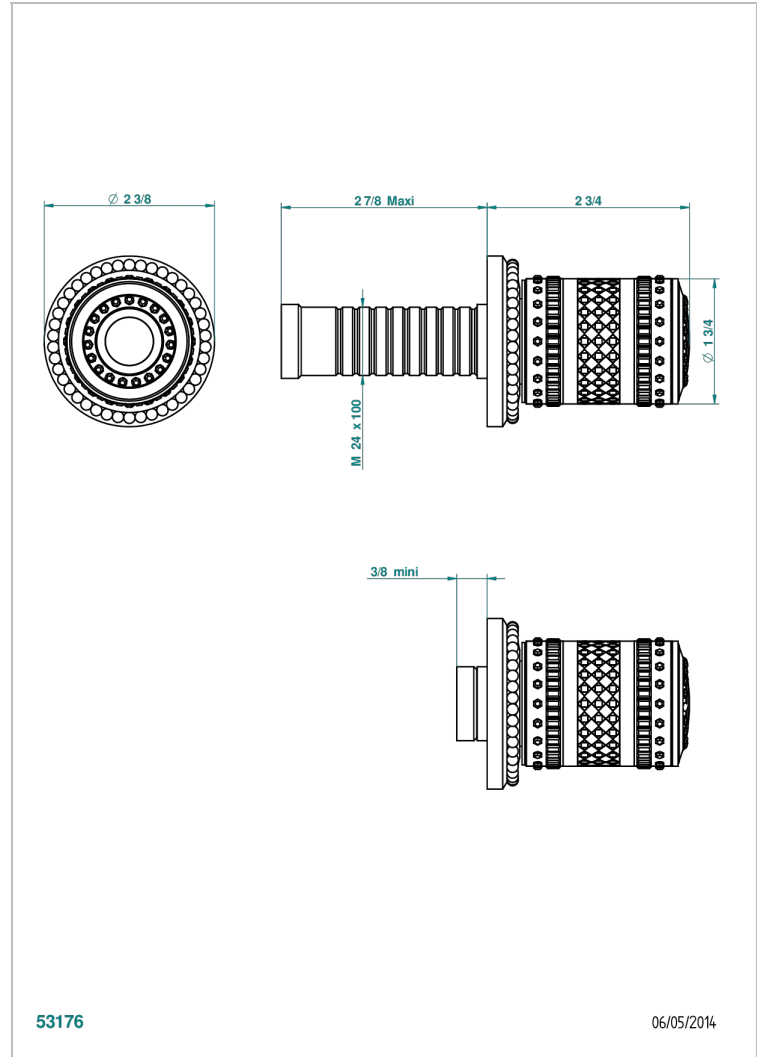

MONTE CARLO, GOLD PORCELAIN

U8B-30B

Wall volume control 30 & 32 trim

THG[®]
PARIS

CHARACTERISTIC

- Monte Carlo, gold porcelain
- Wall volume control 30 & 32 trim

RELATED SKU'S

- Ref. G00-32CUSA 3/4" Volume control wall valve with ceramic cartridge
- Ref. G00-32HUSA 3/4" Volume control wall valve with ceramic cartridge counterclockwise
- Ref. G00-30CUSA 1/2" volume control wall valve with ceramic cartridge
- Ref. G00-30HUSA 1/2" Volume control wall valve with ceramic cartridge counterclockwise

AVAILABLE FINITIONS

Black nickel - D24

Chrome polished - A02

Chrome polished / gold polished - G02

Copper antique matt, coated - H07

Gold mat - F07

Gold polished - F01

Gold satiney - F03

Light coated bronze - D01

Matt chrome (American satin) - C02

Matt nickel (American satin) - C01

Nickel antique / Sovereign - H28

Nickel polished - B01

Rose Gold - F27

Satin chrome - C03

Silver polished, antique - H03