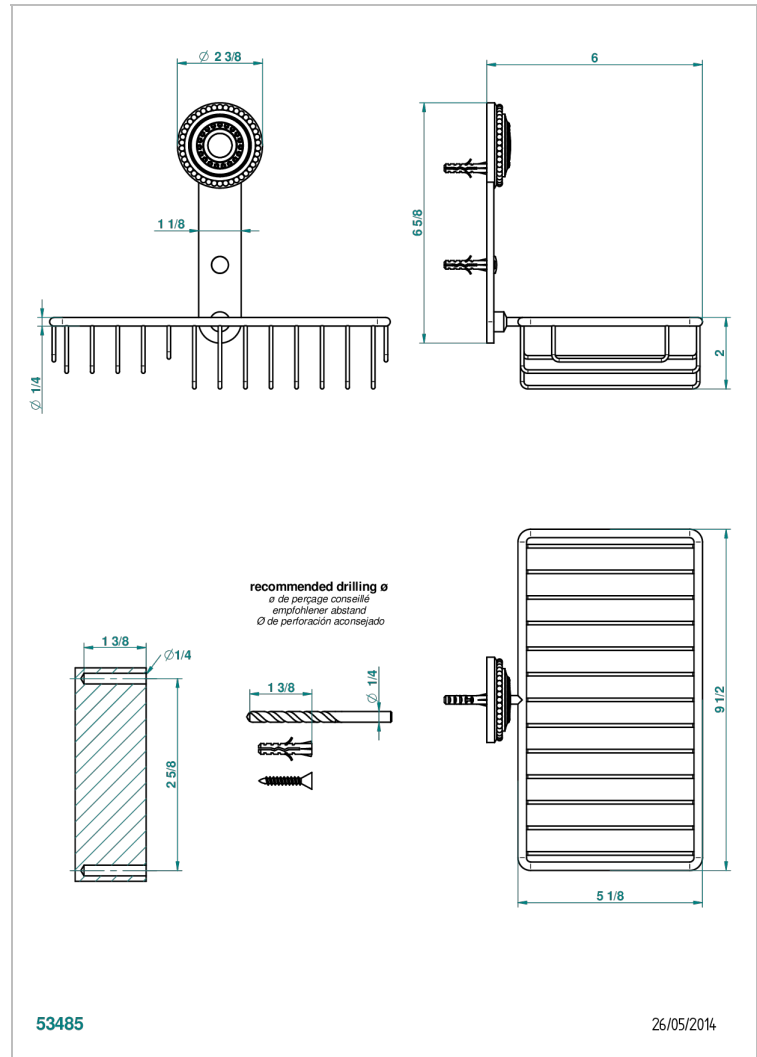

MONTE CARLO, GOLD PORCELAIN

U8B-2620

Soap and sponge holder, wall mounted

THG[®]
PARIS

CHARACTERISTIC

- Monte Carlo, gold porcelain
- Soap and sponge holder, wall mounted

AVAILABLE FINITIONS

Black nickel - D24
Chrome polished - A02
Chrome polished / gold polished - G02
Copper antique matt, coated - H07
Gold mat - F07
Gold polished - F01