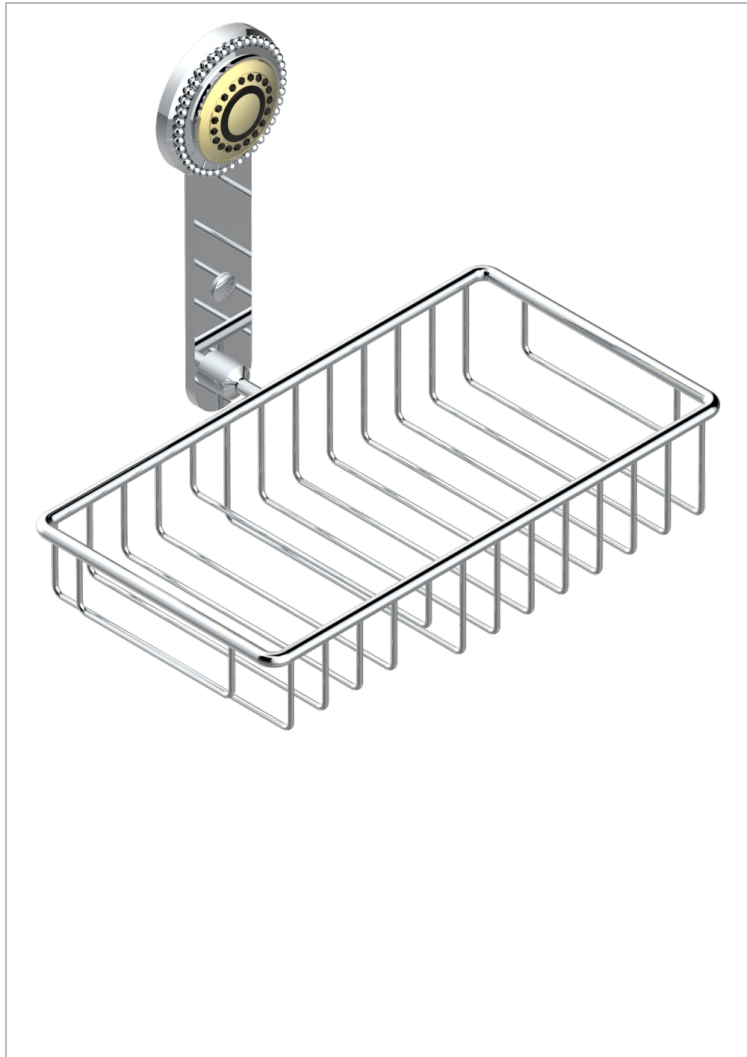

MONTE CARLO, GOLD PORCELAIN

U8B-2620

Soap and sponge holder, wall mounted

THG[®]
PARIS

CHARACTERISTIC

- Monte Carlo, gold porcelain
- Soap and sponge holder, wall mounted

AVAILABLE FINITIONS

Black nickel - D24
Chrome polished - A02
Chrome polished / gold polished - G02
Copper antique matt, coated - H07
Gold mat - F07
Gold polished - F01

Gold satiney - F03
Light coated bronze - D01
Matt chrome (American satin) - C02
Matt nickel (American satin) - C01
Nickel antique / Sovereign - H28
Nickel polished - B01

Rose Gold - F27
Satin chrome - C03
Silver polished, antique - H03
Silver rhodium - F18
Soft gold - F30
Soft matt gold - F31

Soft satin gold - F32