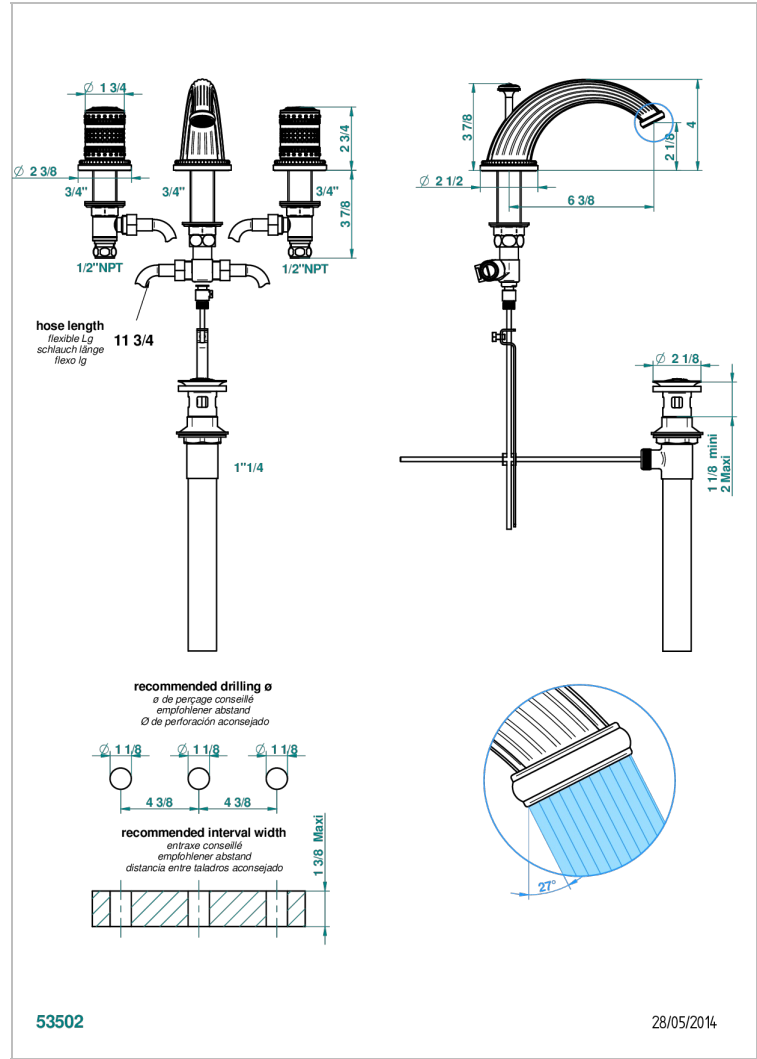

MONTE CARLO, GOLD PORCELAIN

U8B-151/US

Widespread lavatory set with drain

THG[®]
PARIS

CHARACTERISTIC

- Monte Carlo, gold porcelain
- Widespread lavatory set with drain

TECHNICAL SPECS

- Recommandé : 3 bars (max. 5 bars) - Advised : 43,5 psi (max. 72 psi)
- 5,7 l/min à 3 bars (1.5 gpm at 43.5 psi)
- 1.2 gpm on demand in accordance with California's rules

AVAILABLE FINITIONS

Black nickel - D24
 Chrome polished - A02
 Chrome polished / gold polished - G02
 Copper antique matt, coated - H07
 Gold mat - F07
 Gold polished - F01

Gold satiney - F03
 Light coated bronze - D01
 Matt chrome (American satin) - C02
 Matt nickel (American satin) - C01
 Nickel antique / Sovereign - H28
 Nickel polished - B01