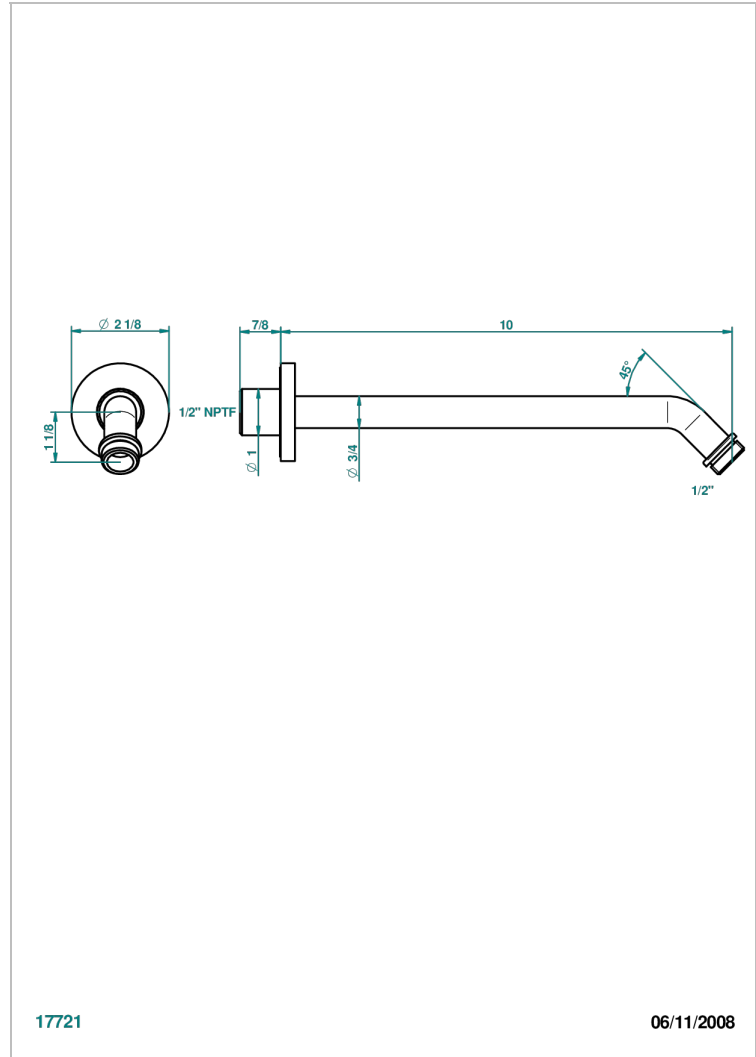

WEDDING

U8A-84/US

Horizontal shower arm, 45°, lg: 10"

17721

06/11/2008

CHARACTERISTIC

- Wedding
- Horizontal shower arm, 45°, lg: 10"

AVAILABLE FINITIONS