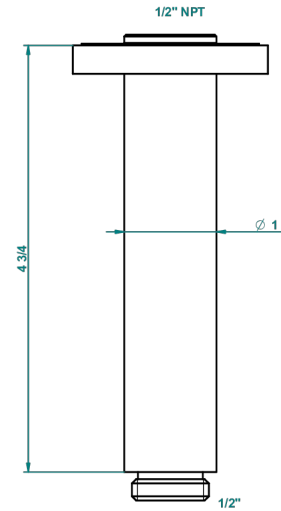

WEDDING

U8A-82V/US

Vertical shower arm ceiling mounted 1/2" connection

17725

21/09/2015

CHARACTERISTIC

- Wedding
- Vertical shower arm ceiling mounted 1/2" connection

AVAILABLE FINITIONS