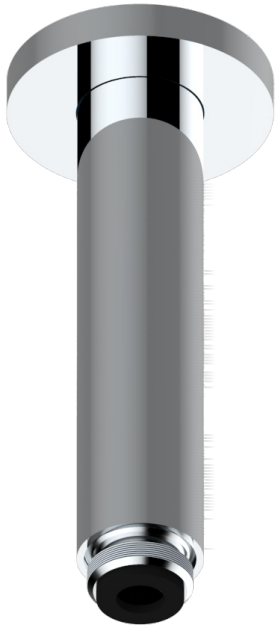

WEDDING

U8A-82V/US

Vertical shower arm ceiling mounted 1/2" connection

17725

21/09/2015

CHARACTERISTIC

- Wedding
- Vertical shower arm ceiling mounted 1/2" connection

AVAILABLE FINITIONS

Black nickel - D24
Blush PVD - H62
Brass color PVD - H49
Brown bronze color PVD - F33
Chrome polished - A02
Chrome polished / gold polished - G02

Copper antique matt, coated - H07
Gold color PVD - H52
Gold mat - F07
Gold polished - F01
Gold satiney - F03
Graphite PVD - H64

Light coated bronze - D01
Matt Umber PVD - H67
Matt blush PVD - H60
Matt brass color PVD - H50
Matt brown bronze color PVD - F34
Matt chrome (American satin) - C02

Matt gold color PVD - H53
Matt graphite PVD - H65
Matt nickel (American satin) - C01
Matt nickel color PVD - H56
Nickel antique / Sovereign - H28
Nickel color PVD - H55

Nickel polished - B01
Rose Gold - F27
Satin chrome - C03
Silver polished, antique - H03
Silver rhodium - F18
Soft gold - F30