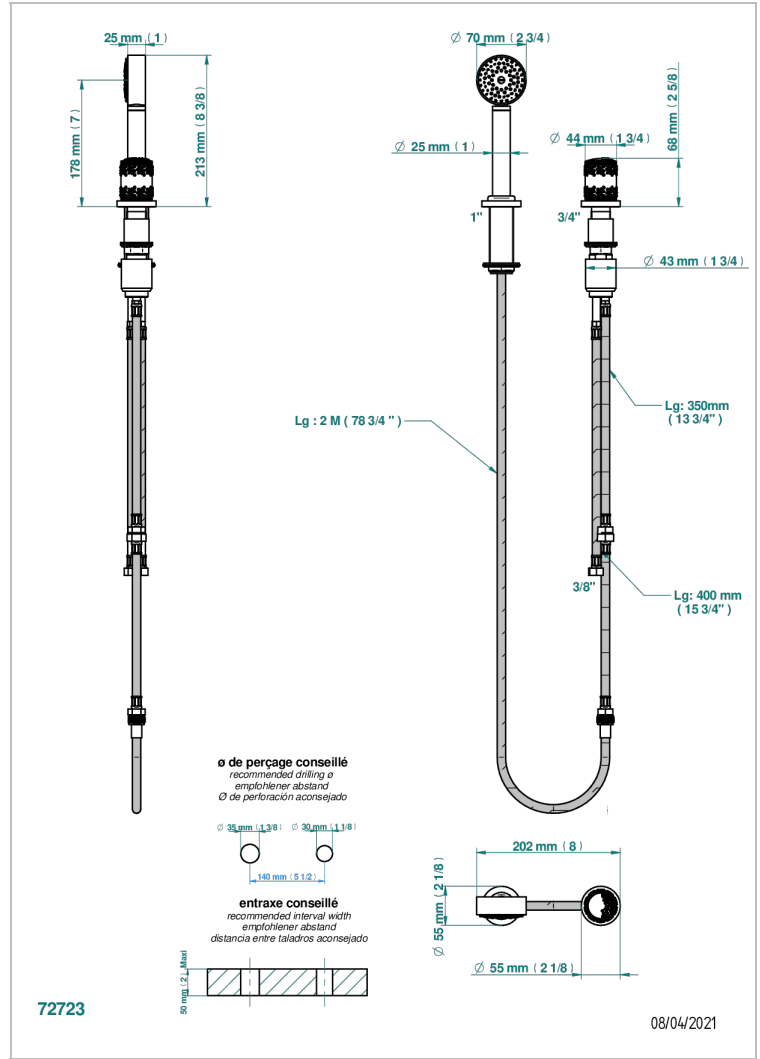

WEDDING

U8A-6532/60A

Deck mounted mixer with handshower, progressive cartridge

CHARACTERISTIC

- Wedding
- Deck mounted mixer with handshower, progressive cartridge

TECHNICAL SPECS

- Recommandé : 3 bars (max. 5 bars) - Advised : 43,5 psi (max. 72 psi)
- 9,5 l/min à 3 bars (2.5 gpm at 43.5 psi)

AVAILABLE FINITIONS

Black nickel - D24
Blush PVD - H62
Brass color PVD - H49
Brown bronze color PVD - F33
Chrome polished - A02
Chrome polished / gold polished - G02

Copper antique matt, coated - H07
Gold color PVD - H52
Gold mat - F07
Gold polished - F01
Gold satiney - F03
Graphite PVD - H64