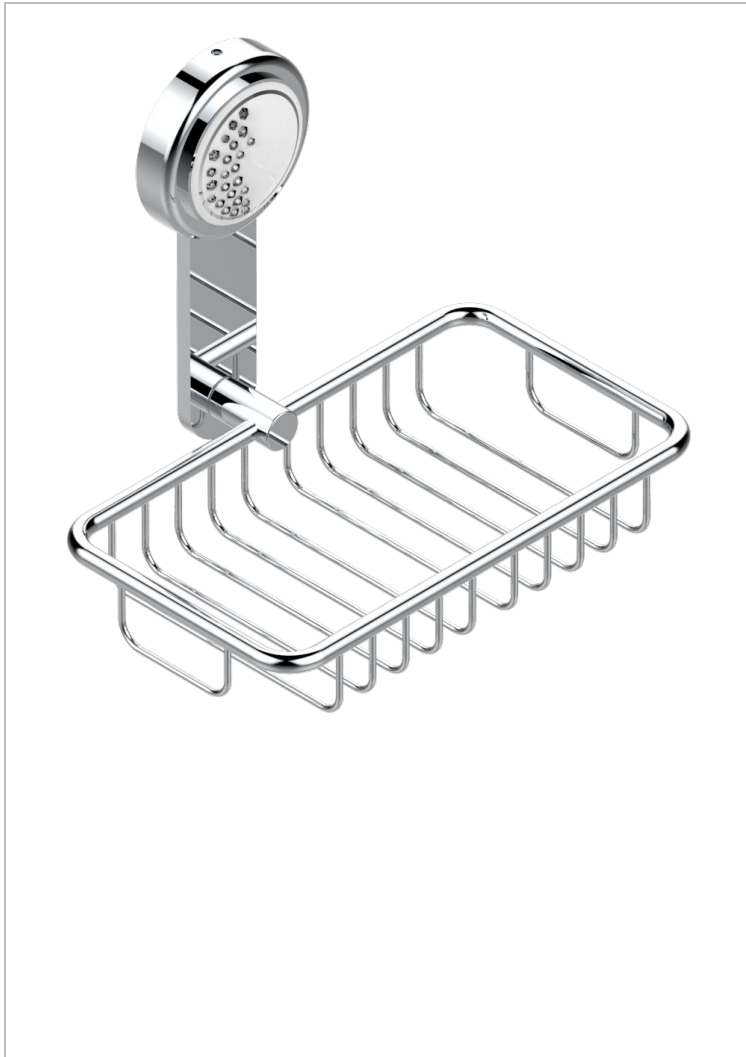

WEDDING

U8A-620

Soap basket, wall mounted 6"1/4 x 3"5/8

CHARACTERISTIC

- Wedding
- Soap basket, wall mounted 6"1/4 x 3"5/8

AVAILABLE FINITIONS

Black nickel - D24
 Blush PVD - H62
 Brass color PVD - H49
 Brown bronze color PVD - F33
 Chrome polished - A02
 Chrome polished / gold polished - G02

Copper antique matt, coated - H07
 Gold color PVD - H52
 Gold mat - F07
 Gold polished - F01
 Gold satiney - F03
 Graphite PVD - H64

Light coated bronze - D01
 Matt Umber PVD - H67
 Matt blush PVD - H60
 Matt brass color PVD - H50
 Matt brown bronze color PVD - F34
 Matt chrome (American satin) - C02

Matt gold color PVD - H53
 Matt graphite PVD - H65
 Matt nickel (American satin) - C01
 Matt nickel color PVD - H56
 Nickel antique / Sovereign - H28
 Nickel color PVD - H55

Nickel polished - B01
 Rose Gold - F27
 Satin chrome - C03
 Silver polished, antique - H03
 Silver rhodium - F18
 Soft gold - F30