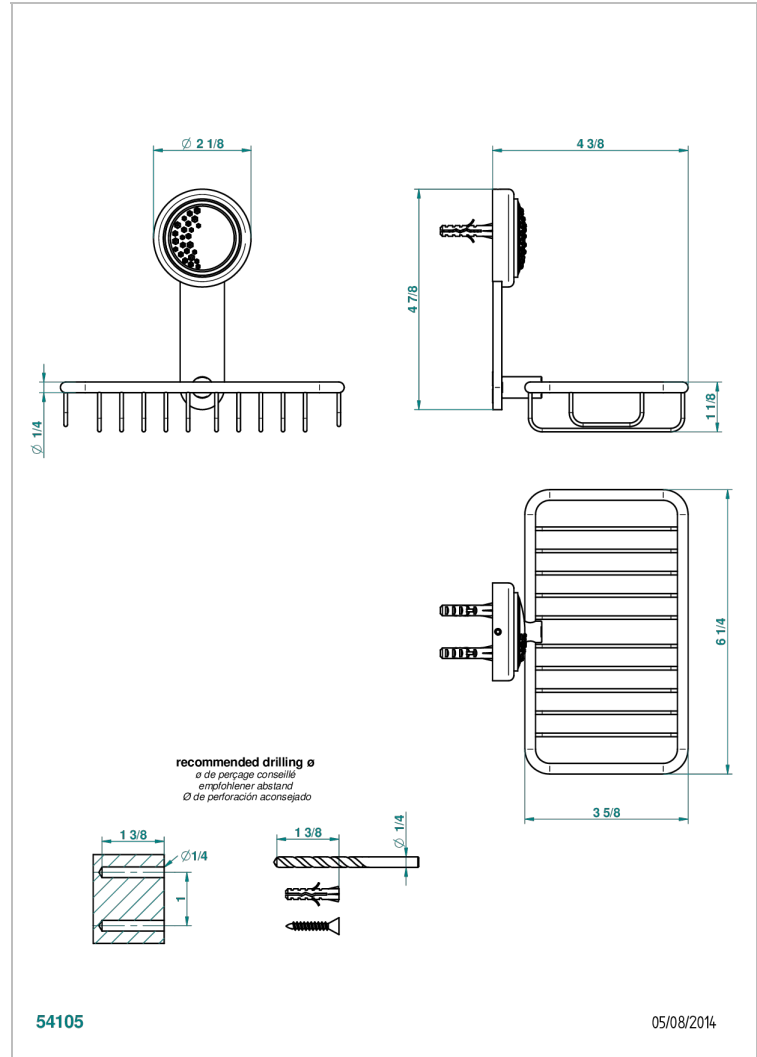

WEDDING

U8A-620

Soap basket, wall mounted 6"1/4 x 3"5/8

CHARACTERISTIC

- Wedding
- Soap basket, wall mounted 6"1/4 x 3"5/8

AVAILABLE FINITIONS

Black nickel - D24
 Blush PVD - H62
 Brass color PVD - H49
 Brown bronze color PVD - F33
 Chrome polished - A02
 Chrome polished / gold polished - G02