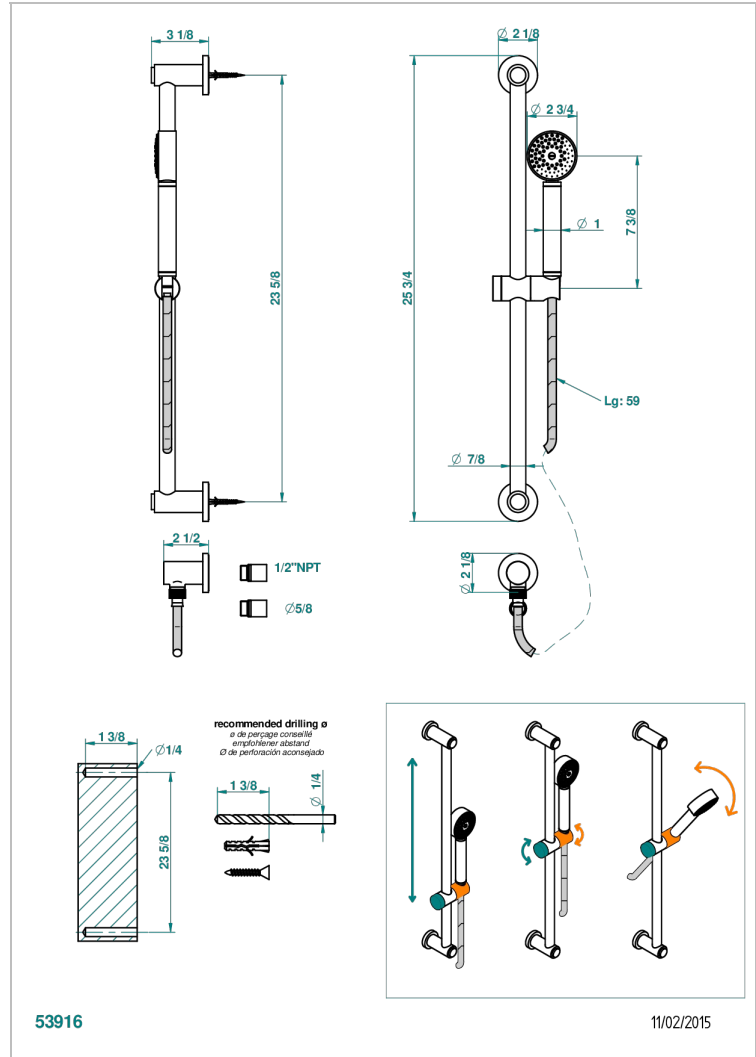

WEDDING

U8A-58/US

Slide bar with handshower and elbow

CHARACTERISTIC

- Wedding
- Slide bar with handshower and elbow

TECHNICAL SPECS

- Recommandé : 3 bars (max. 5 bars) - Advised : 43,5 psi (max. 72 psi)
- 9,5 l/min à 3 bars (2.5 gpm at 43.5 psi)

AVAILABLE FINITIONS

Black nickel - D24

Blush PVD - H62

Brass color PVD - H49

Brown bronze color PVD - F33

Chrome polished - A02

Chrome polished / gold polished - G02

Copper antique matt, coated - H07

Nickel antique / Sovereign - H28

Nickel color PVD - H55

Nickel polished - B01

Rose Gold - F27

Satin chrome - C03

Silver polished, antique - H03

Silver rhodium - F18

Soft gold - F30