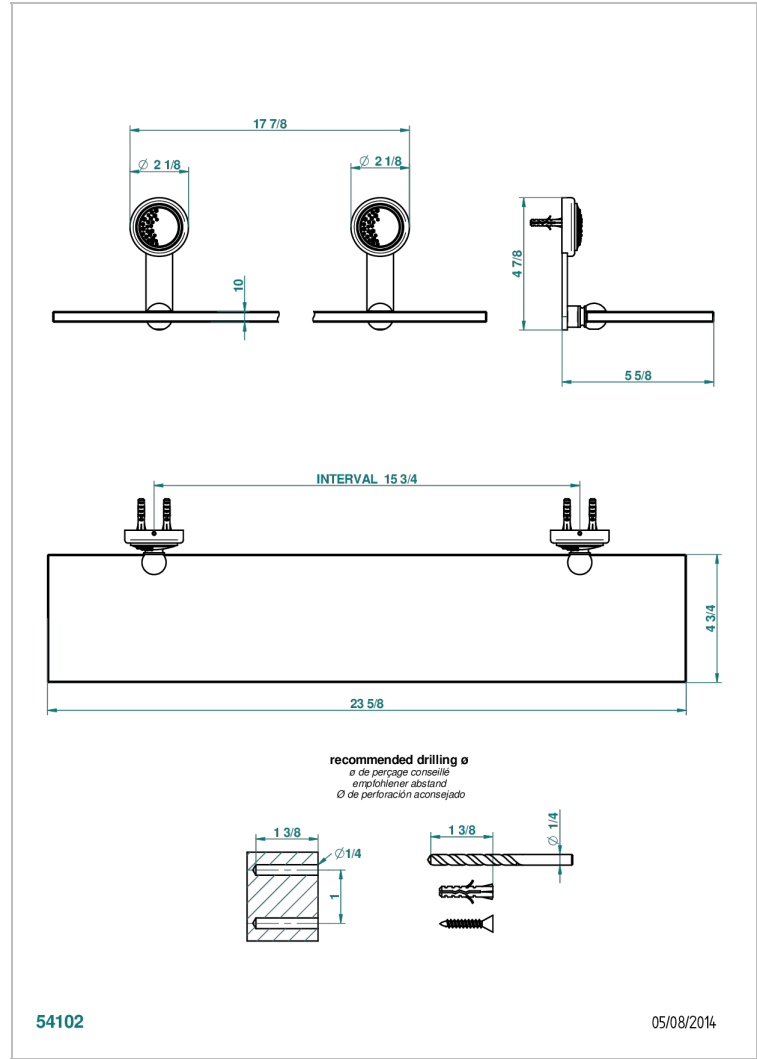

WEDDING

U8A-564

Glass shelf with brackets

54102

05/08/2014

CHARACTERISTIC

- Wedding
- Glass shelf with brackets

AVAILABLE FINITIONS