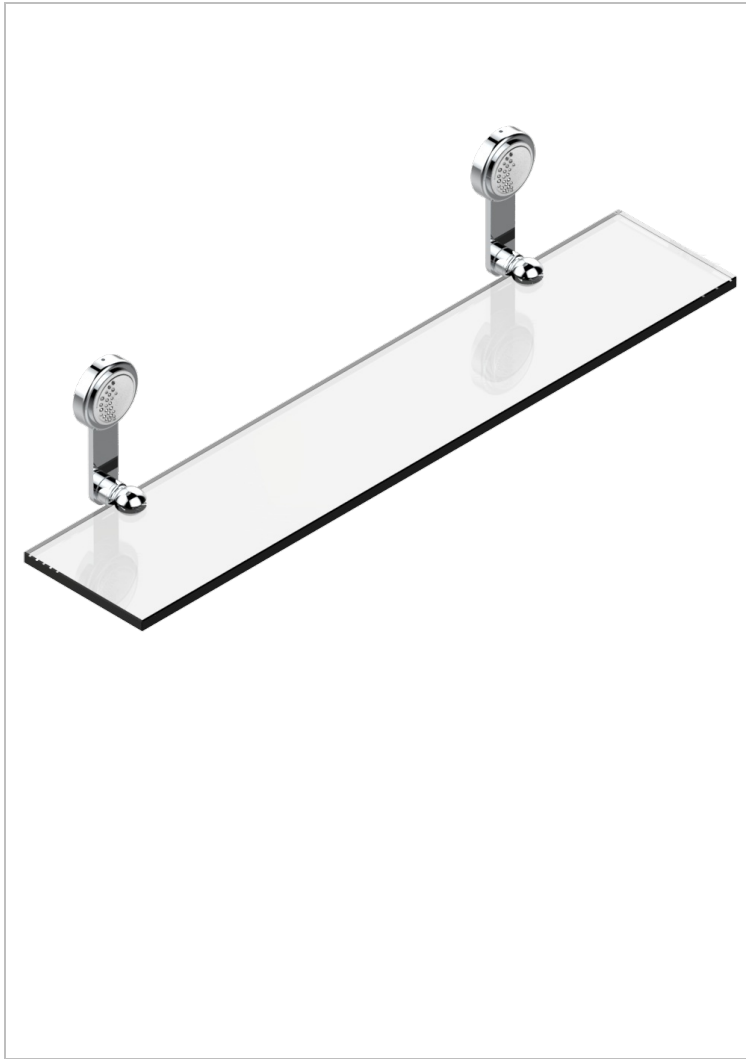

WEDDING

U8A-564

Glass shelf with brackets

54102

05/08/2014

CHARACTERISTIC

- Wedding
- Glass shelf with brackets

AVAILABLE FINITIONS

Black nickel - D24
 Blush PVD - H62
 Brass color PVD - H49
 Brown bronze color PVD - F33
 Chrome polished - A02
 Chrome polished / gold polished - G02

Copper antique matt, coated - H07
 Gold color PVD - H52
 Gold mat - F07
 Gold polished - F01
 Gold satiney - F03
 Graphite PVD - H64

Light coated bronze - D01
 Matt Umber PVD - H67
 Matt blush PVD - H60
 Matt brass color PVD - H50
 Matt brown bronze color PVD - F34
 Matt chrome (American satin) - C02

Matt gold color PVD - H53
 Matt graphite PVD - H65
 Matt nickel (American satin) - C01
 Matt nickel color PVD - H56
 Nickel antique / Sovereign - H28
 Nickel color PVD - H55