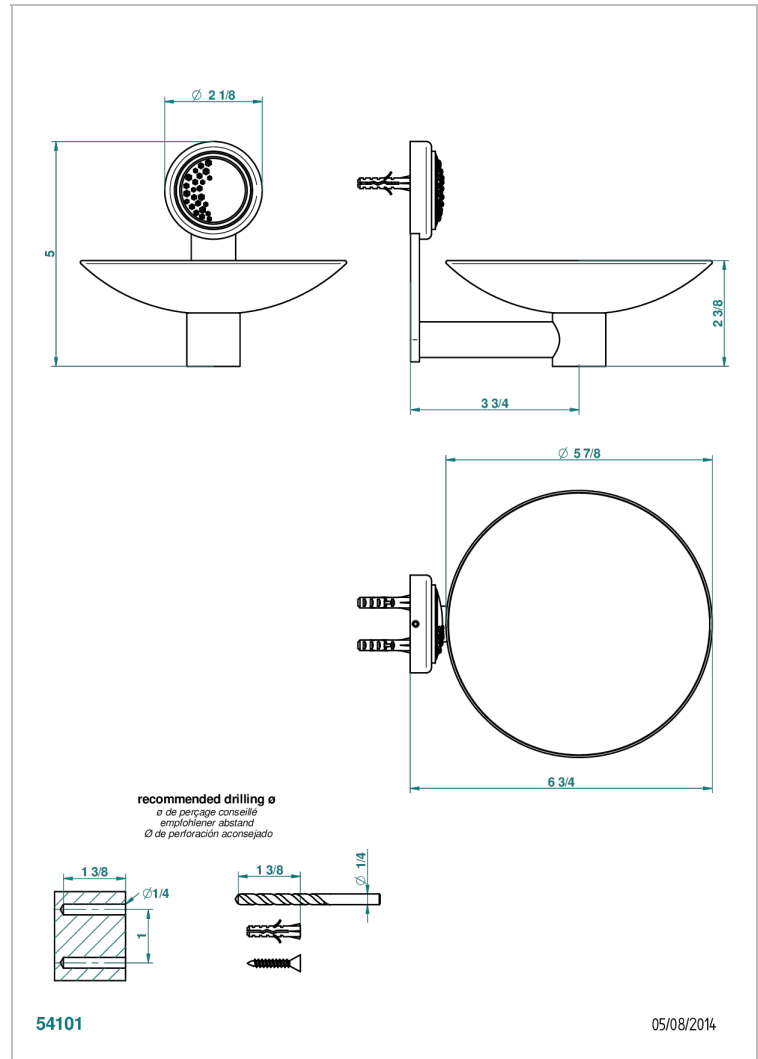

# WEDDING

U8A-546GM

Soap dish, wall mounted, 6" diameter

THG<sup>®</sup>  
PARIS

## CHARACTERISTIC

- Wedding
- Soap dish, wall mounted, 6" diameter