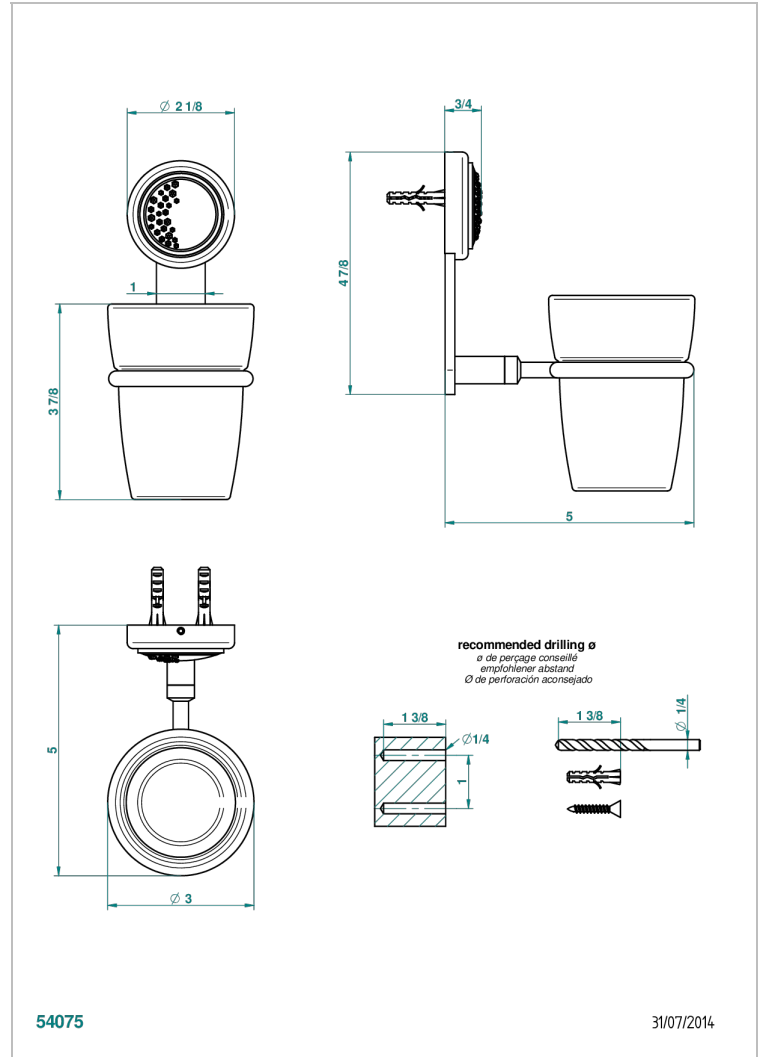

WEDDING

U8A-536

Tumbler holder, wall mounted

THG[®]
PARIS

CHARACTERISTIC

- Wedding
- Tumbler holder, wall mounted

AVAILABLE FINITIONS

Black nickel - D24
Blush PVD - H62
Brass color PVD - H49
Brown bronze color PVD - F33
Chrome polished - A02
Chrome polished / gold polished - G02