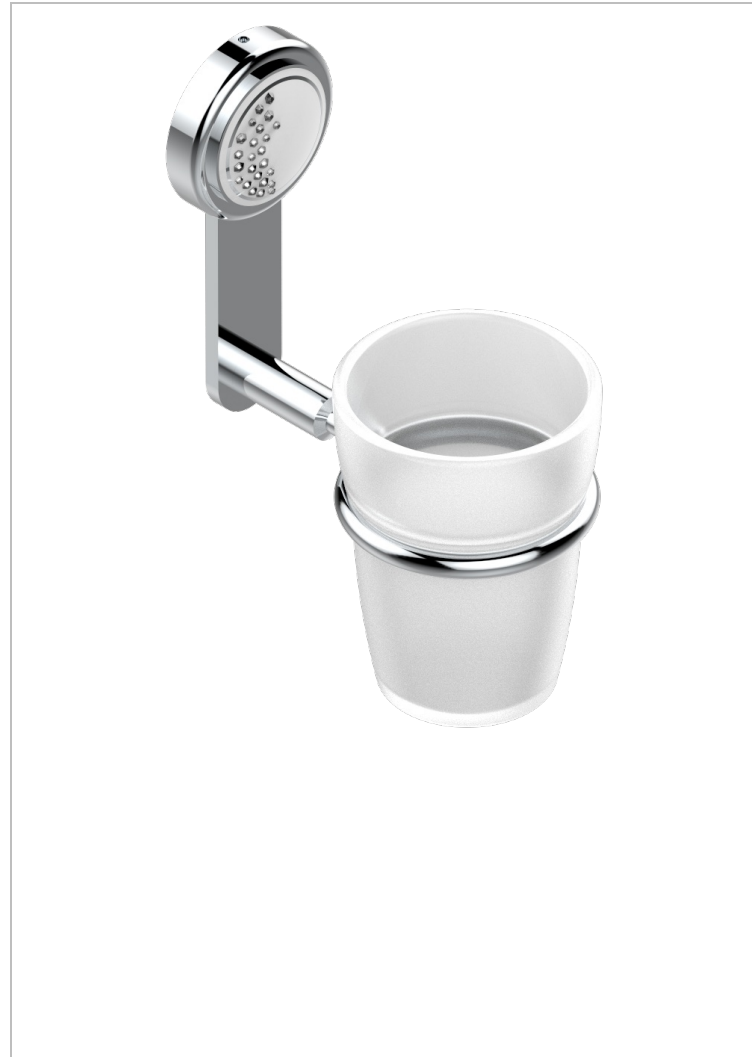

WEDDING

U8A-536

Tumbler holder, wall mounted

THG[®]
PARIS

CHARACTERISTIC

- Wedding
- Tumbler holder, wall mounted

AVAILABLE FINITIONS

Black nickel - D24
Blush PVD - H62
Brass color PVD - H49
Brown bronze color PVD - F33
Chrome polished - A02
Chrome polished / gold polished - G02

Copper antique matt, coated - H07
Gold color PVD - H52
Gold mat - F07
Gold polished - F01
Gold satiney - F03
Graphite PVD - H64

Light coated bronze - D01
Matt Umber PVD - H67
Matt blush PVD - H60
Matt brass color PVD - H50
Matt brown bronze color PVD - F34
Matt chrome (American satin) - C02

Matt gold color PVD - H53
Matt graphite PVD - H65
Matt nickel (American satin) - C01
Matt nickel color PVD - H56
Nickel antique / Sovereign - H28
Nickel color PVD - H55

Nickel polished - B01
Rose Gold - F27
Satin chrome - C03
Silver polished, antique - H03
Silver rhodium - F18
Soft gold - F30