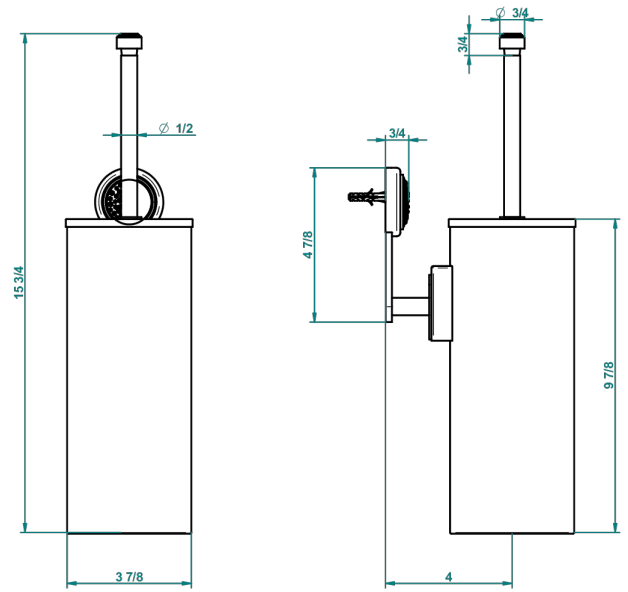

# WEDDING

U8A-4720C

Metal toilet brush holder with brush with cover wall mounted

THG<sup>®</sup>  
PARIS

54208

28/10/2015

## CHARACTERISTIC

- Wedding
- Metal toilet brush holder with brush with cover wall mounted