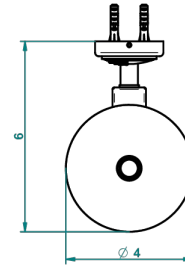

# WEDDING

U8A-4720C

Metal toilet brush holder with brush with cover wall mounted

THG<sup>®</sup>  
PARIS

54208

28/10/2015

## CHARACTERISTIC

- Wedding
- Metal toilet brush holder with brush with cover wall mounted