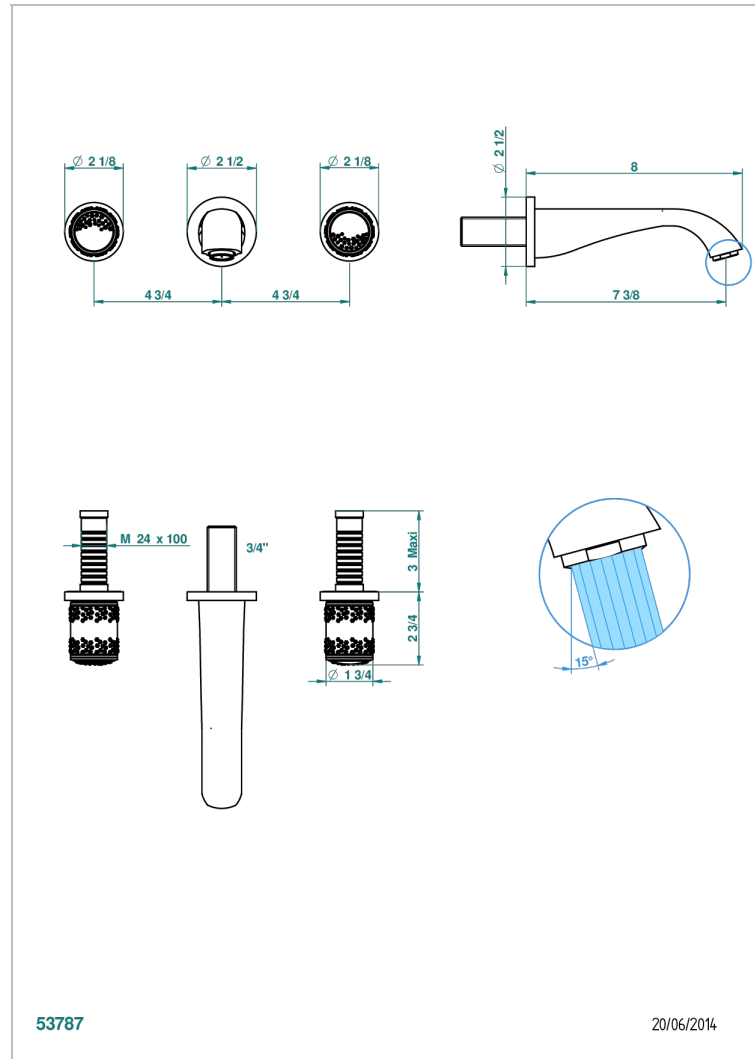

WEDDING

U8A-40GBUS

Trim for wall mounted 3-hole lavatory set only

53787

20/06/2014

CHARACTERISTIC

- Wedding
- Trim for wall mounted 3-hole lavatory set only

TECHNICAL SPECS

- Recommandé : 3 bars (max. 5 bars) - Advised : 43,5 psi (max. 72 psi)
- 15 l/min à 3 bars (4 gpm at 43.5 psi)

RELATED SKU'S

- Ref. G00-40AM/US Rough parts for wall set (one counter clockwise and one clockwise cartridges)

Nickel antique / Sovereign - H28

Nickel color PVD - H55

Nickel polished - B01

Rose Gold - F27

Satin chrome - C03

Silver polished, antique - H03

Silver rhodium - F18

Soft gold - F30