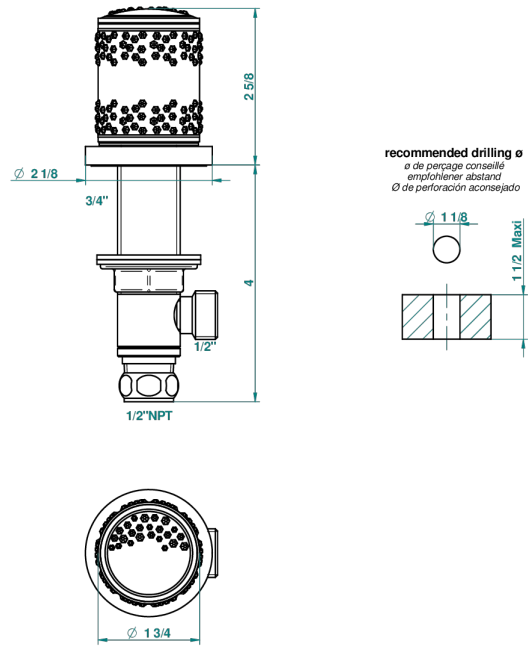

WEDDING

U8A-35/US

1/2" deck valve with trim for lavatory

53490

27/05/2014

CHARACTERISTIC

- Wedding
- 1/2" deck valve with trim for lavatory

AVAILABLE FINITIONS

Black nickel - D24
Blush PVD - H62
Brass color PVD - H49
Brown bronze color PVD - F33
Chrome polished - A02
Chrome polished / gold polished - G02

Copper antique matt, coated - H07
Gold color PVD - H52
Gold mat - F07
Gold polished - F01
Gold satiney - F03
Graphite PVD - H64