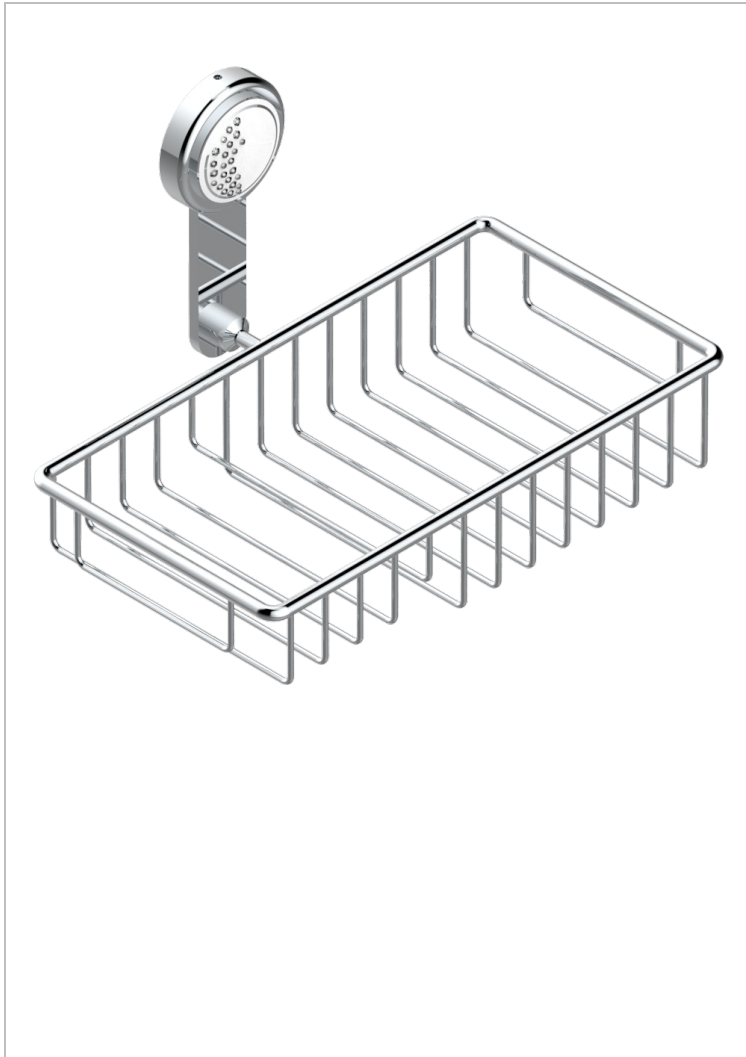

# WEDDING

U8A-2620

Soap and sponge holder, wall mounted

THG<sup>®</sup>  
PARIS

54106

05/08/2014

## CHARACTERISTIC

- Wedding
- Soap and sponge holder, wall mounted

## AVAILABLE FINITIONS

Black nickel - D24

Blush PVD - H62

Brass color PVD - H49

Brown bronze color PVD - F33

Chrome polished - A02

Chrome polished / gold polished - G02

Copper antique matt, coated - H07

Nickel antique / Sovereign - H28

Nickel color PVD - H55

Nickel polished - B01

Rose Gold - F27

Satin chrome - C03

Silver polished, antique - H03

Silver rhodium - F18

Soft gold - F30