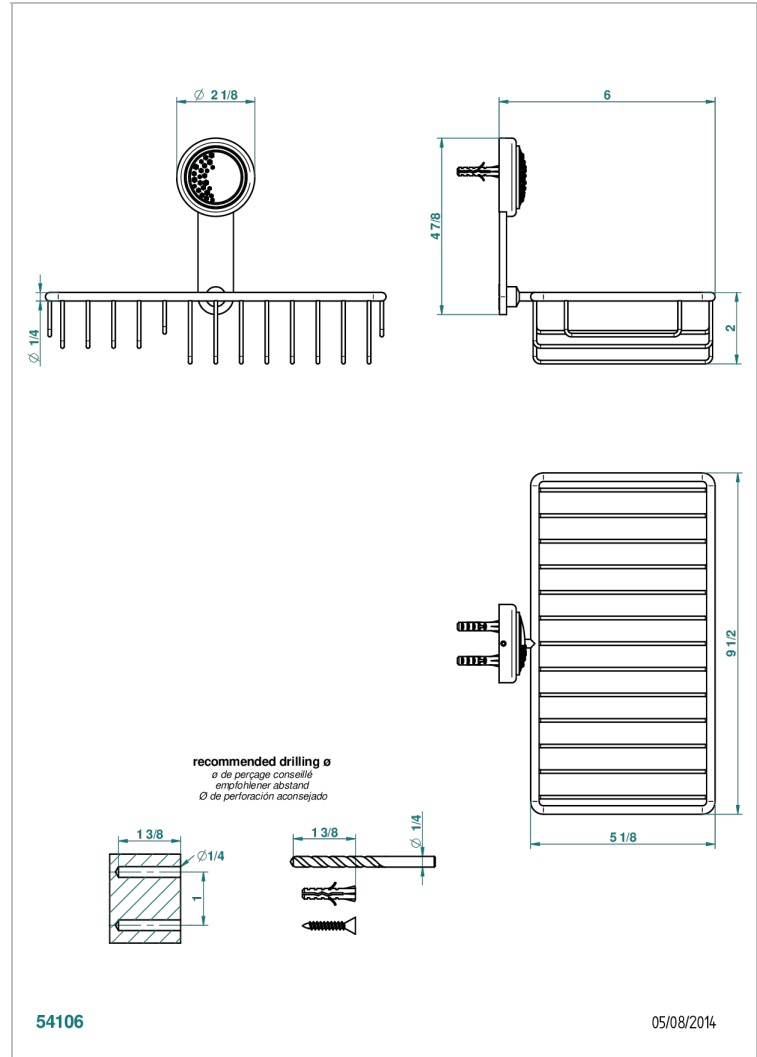

# WEDDING

U8A-2620

Soap and sponge holder, wall mounted

THG<sup>®</sup>  
PARIS

54106

05/08/2014

## CHARACTERISTIC

- Wedding
- Soap and sponge holder, wall mounted