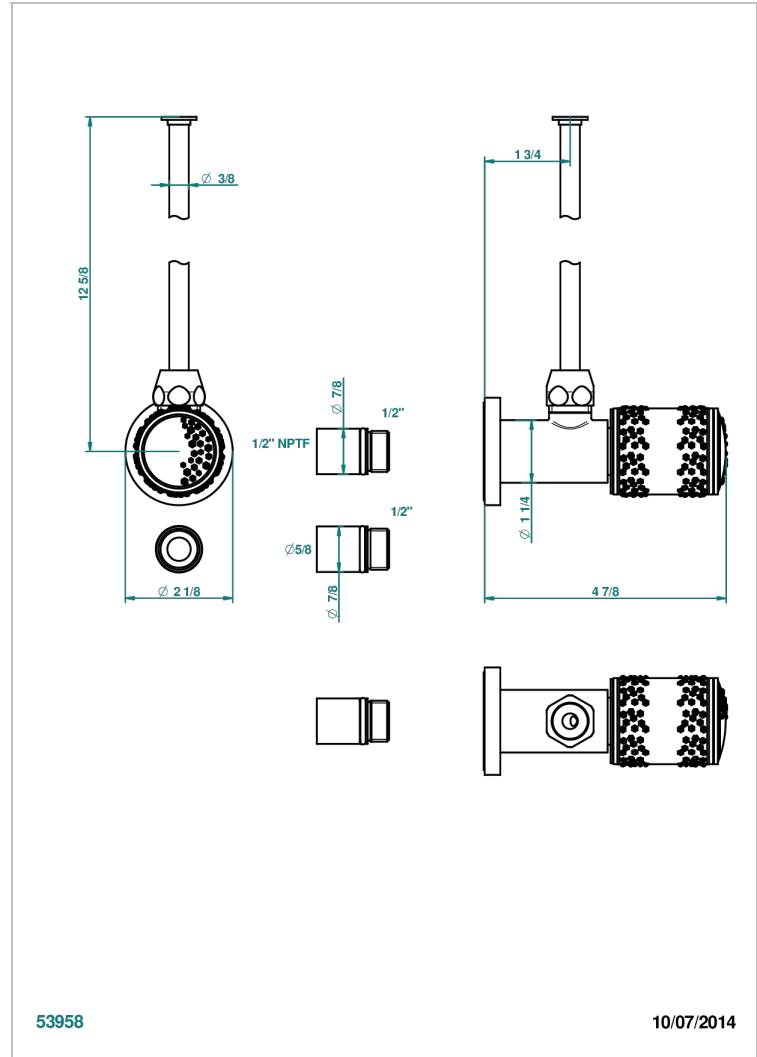

WEDDING

U8A-181/SWC

Angle supply valve with 3/8" adaptor set for toilet

53958

10/07/2014

CHARACTERISTIC

- Wedding
- Angle supply valve with 3/8" adaptor set for toilet

AVAILABLE FINITIONS