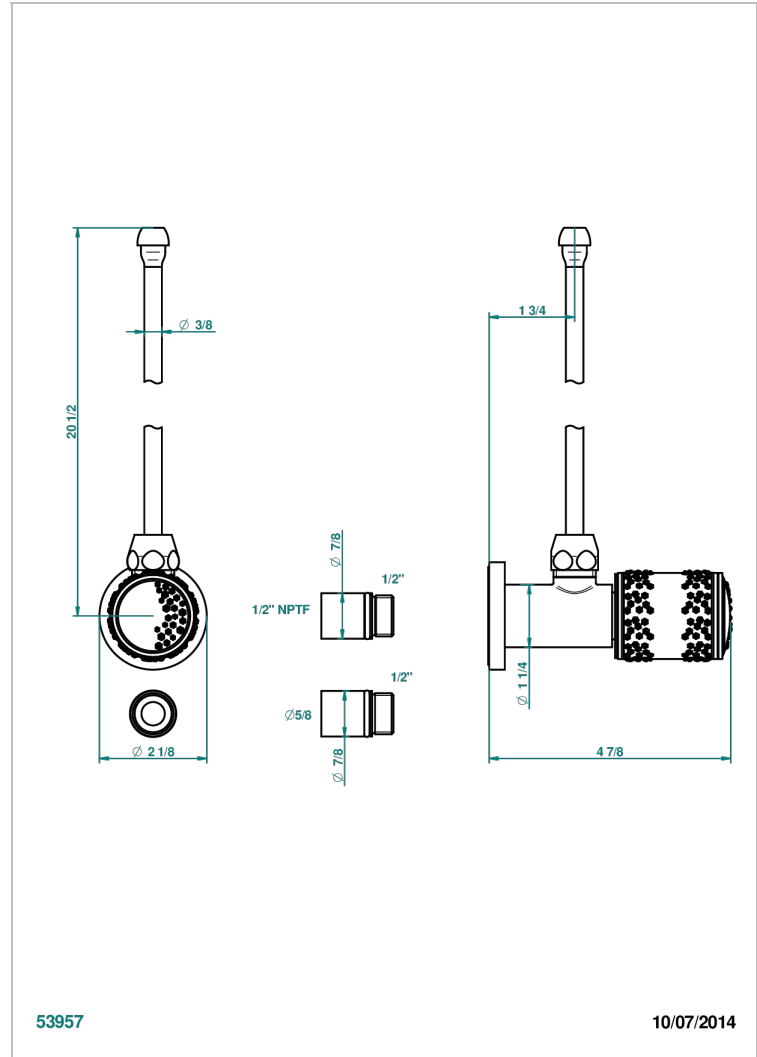

WEDDING

U8A-181/SLA

Angle supply valve with 3/8" adaptor set

53957

10/07/2014

CHARACTERISTIC

- Wedding
- Angle supply valve with 3/8" adaptor set

AVAILABLE FINITIONS