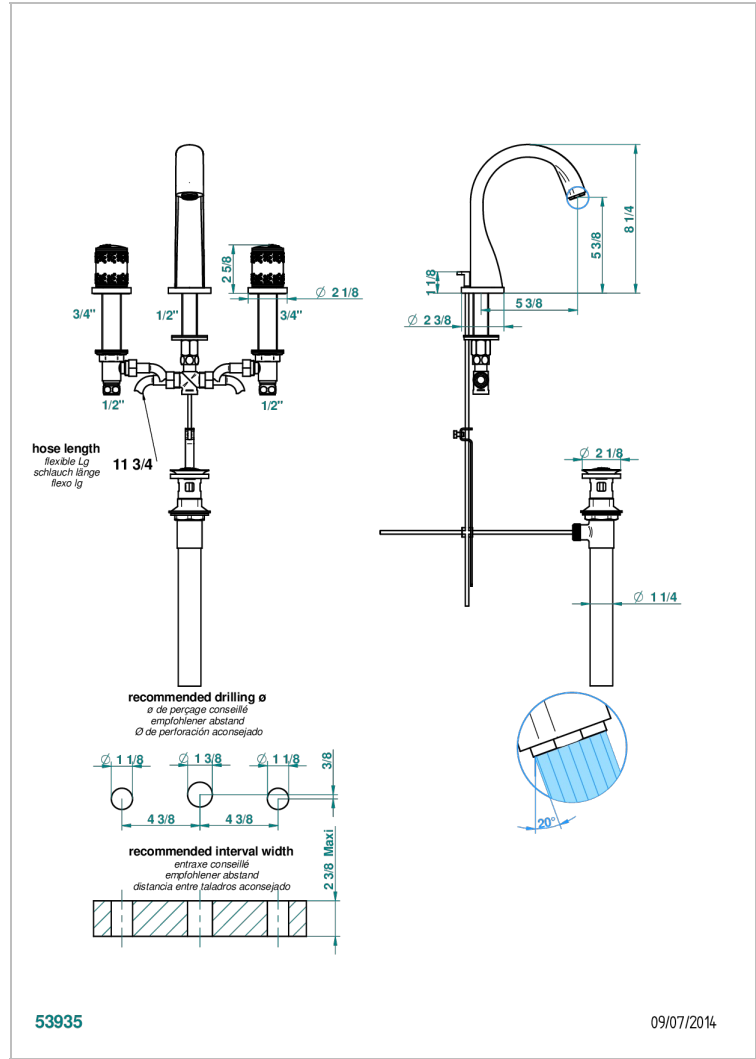

WEDDING

U8A-151M/US

Widespread lavatory set with drain for 1 1/4" + countertop

CHARACTERISTIC

- Wedding
- Widespread lavatory set with drain for 1 1/4" + countertop

TECHNICAL SPECS

- Recommandé : 3 bars (max. 5 bars) - Advised : 43,5 psi (max. 72 psi)
- 5,7 l/min à 3 bars (1.5 gpm at 43.5 psi)
- 1.2 gpm on demand in accordance with California's rules