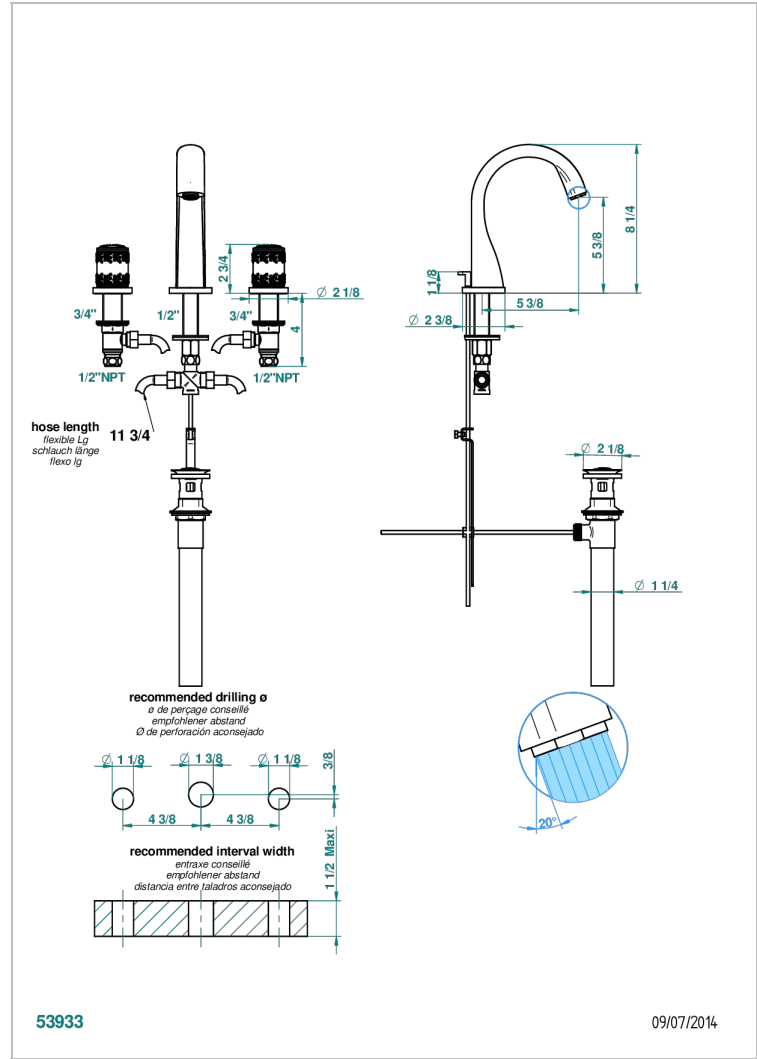

WEDDING

U8A-151/US

Widespread lavatory set with drain

CHARACTERISTIC

- Wedding
- Widespread lavatory set with drain

TECHNICAL SPECS

- Recommandé : 3 bars (max. 5 bars) - Advised : 43,5 psi (max. 72 psi)
- 5,7 l/min à 3 bars (1.5 gpm at 43.5 psi)
- 1.2 gpm on demand in accordance with California's rules

Nickel antique / Sovereign - H28

Nickel color PVD - H55

Nickel polished - B01

Rose Gold - F27

Satin chrome - C03

Silver polished, antique - H03

Silver rhodium - F18

Soft gold - F30