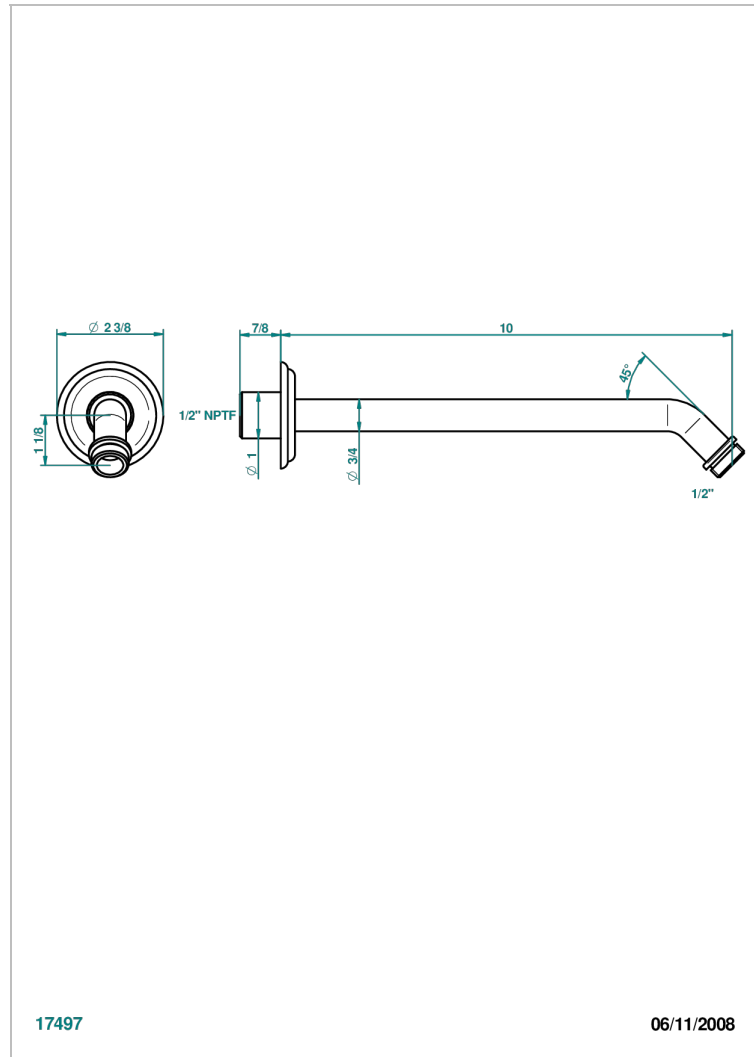

TROCADERO TIGER EYE

U7E-84/US

Horizontal shower arm, 45°, lg: 10"

17497

06/11/2008

CHARACTERISTIC

- Trocadéro Tiger eye
- Horizontal shower arm, 45°, lg: 10"

AVAILABLE FINITIONS