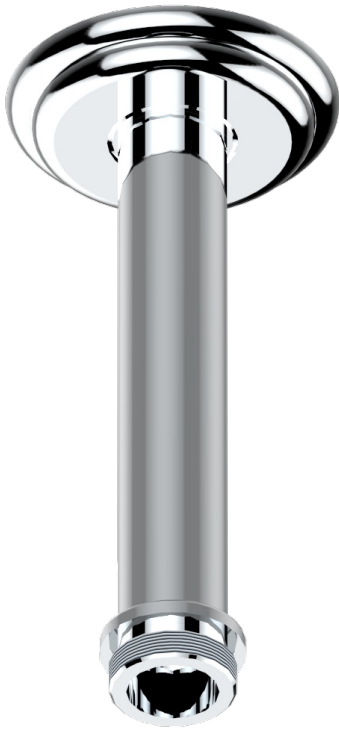

TROCADERO TIGER EYE

U7E-82V/US

Vertical shower arm ceiling mounted 1/2" connection

THG[®]
PARIS

17502

18/11/2008

CHARACTERISTIC

- Trocadéro Tiger eye
- Vertical shower arm ceiling mounted 1/2" connection

AVAILABLE FINITIONS

Black nickel - D24
Blush PVD - H62
Brass color PVD - H49
Brown bronze color PVD - F33
Chrome polished - A02
Chrome polished / gold polished - G02

Gold color PVD - H52
Gold mat - F07
Gold polished - F01
Gold satiney - F03
Graphite PVD - H64
Matt Umber PVD - H67

Matt blush PVD - H60
Matt brass color PVD - H50
Matt brown bronze color PVD - F34
Matt chrome (American satin) - C02
Matt gold color PVD - H53
Matt graphite PVD - H65

Matt nickel (American satin) - C01
Matt nickel color PVD - H56
Nickel antique / Sovereign - H28
Nickel color PVD - H55
Nickel polished - B01
Rose Gold - F27

Satin chrome - C03
Silver rhodium - F18
Soft gold - F30
Soft matt gold - F31
Umber PVD - H66