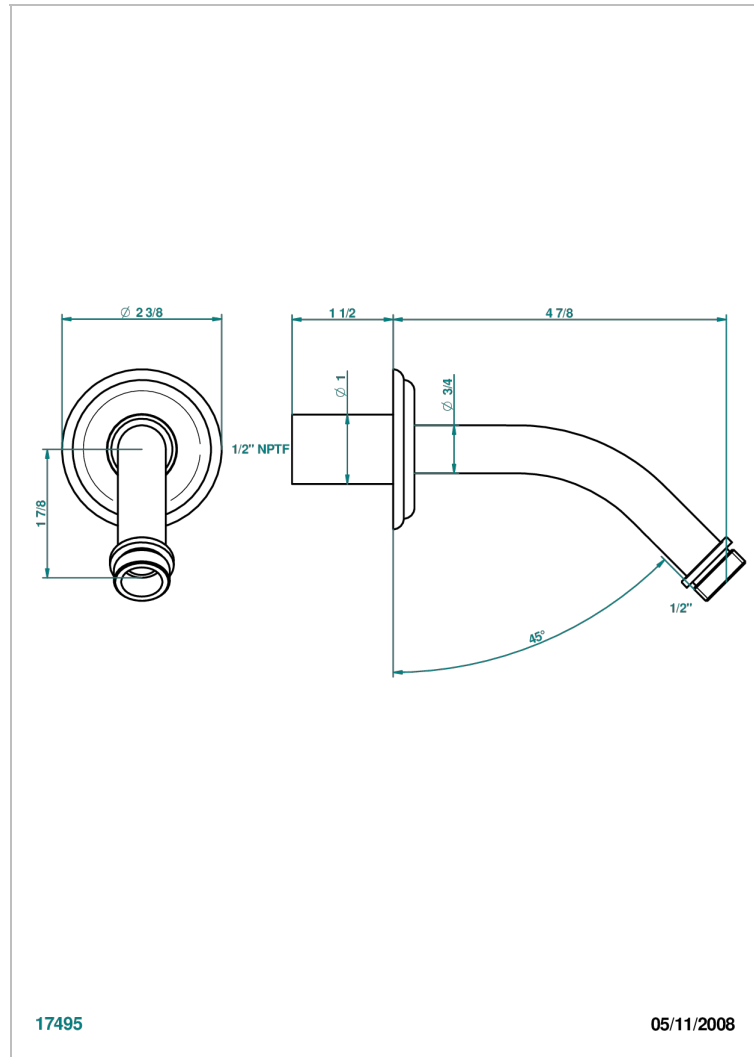

TROCADERO TIGER EYE

U7E-82/US

Horizontal shower arm, 45°, lg: 4" 3/4

17495

05/11/2008

CHARACTERISTIC

- Trocadéro Tiger eye
- Horizontal shower arm, 45°, lg: 4" 3/4

AVAILABLE FINITIONS