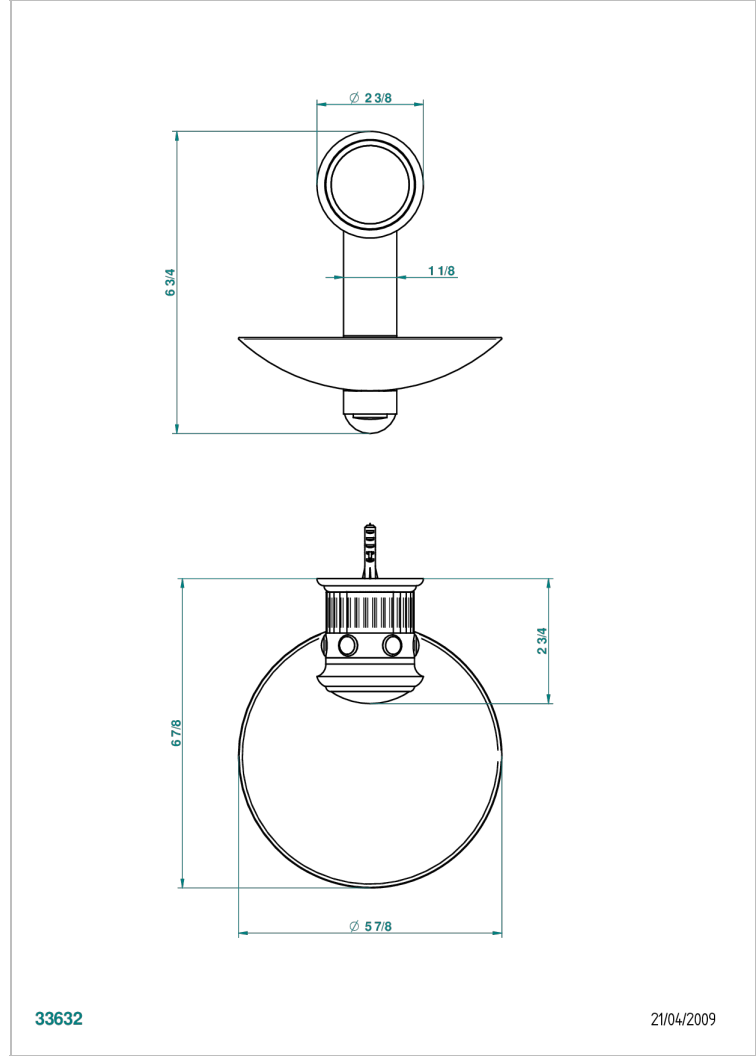

# TROCADERO TIGER EYE

U7E-546GM

Soap dish, wall mounted, 6" diameter

THG<sup>®</sup>  
PARIS

## CHARACTERISTIC

- Trocadéro Tiger eye
- Soap dish, wall mounted, 6" diameter