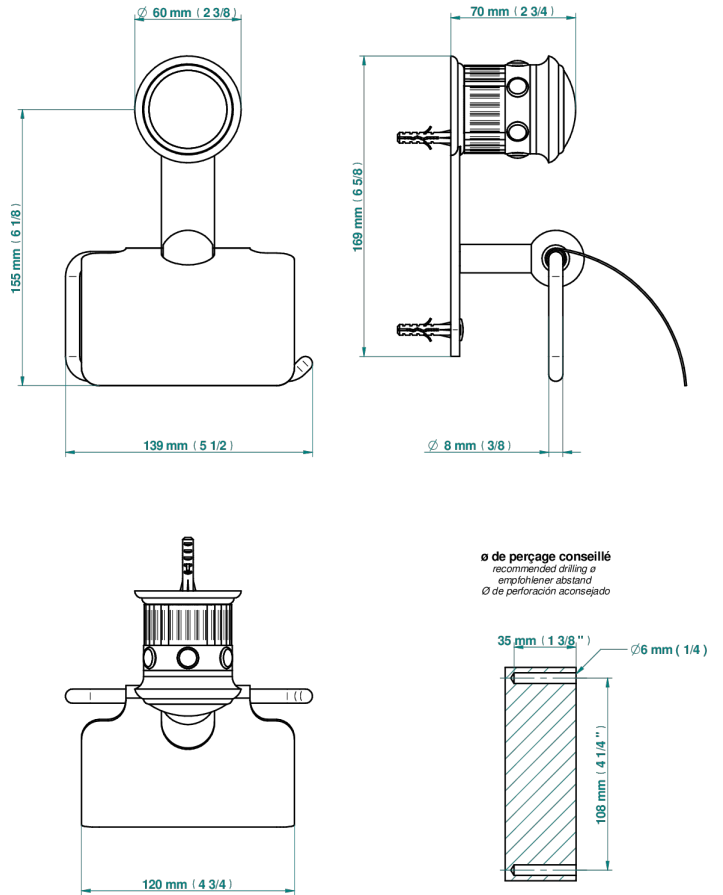

TROCADERO TIGER EYE

U7E-538AC

Toilet paper holder, single mount with cover

33623

30/06/2021

CHARACTERISTIC

- Trocadero Tiger eye
- Toilet paper holder, single mount with cover

AVAILABLE FINITIONS

Black nickel - D24

Blush PVD - H62

Brass color PVD - H49

Brown bronze color PVD - F33

Chrome polished - A02

Chrome polished / gold polished - G02

Gold color PVD - H52

Gold mat - F07

Gold polished - F01

Gold satiney - F03

Graphite PVD - H64

Matt Umber PVD - H67

Matt blush PVD - H60

Matt brass color PVD - H50

Matt brown bronze color PVD - F34

Matt chrome (American satin) - C02

Matt gold color PVD - H53

Matt graphite PVD - H65

Matt nickel (American satin) - C01

Matt nickel color PVD - H56

Nickel antique / Sovereign - H28

Nickel color PVD - H55

Nickel polished - B01

Rose Gold - F27

Satin chrome - C03

Silver rhodium - F18

Soft gold - F30

Soft matt gold - F31

Umber PVD - H66