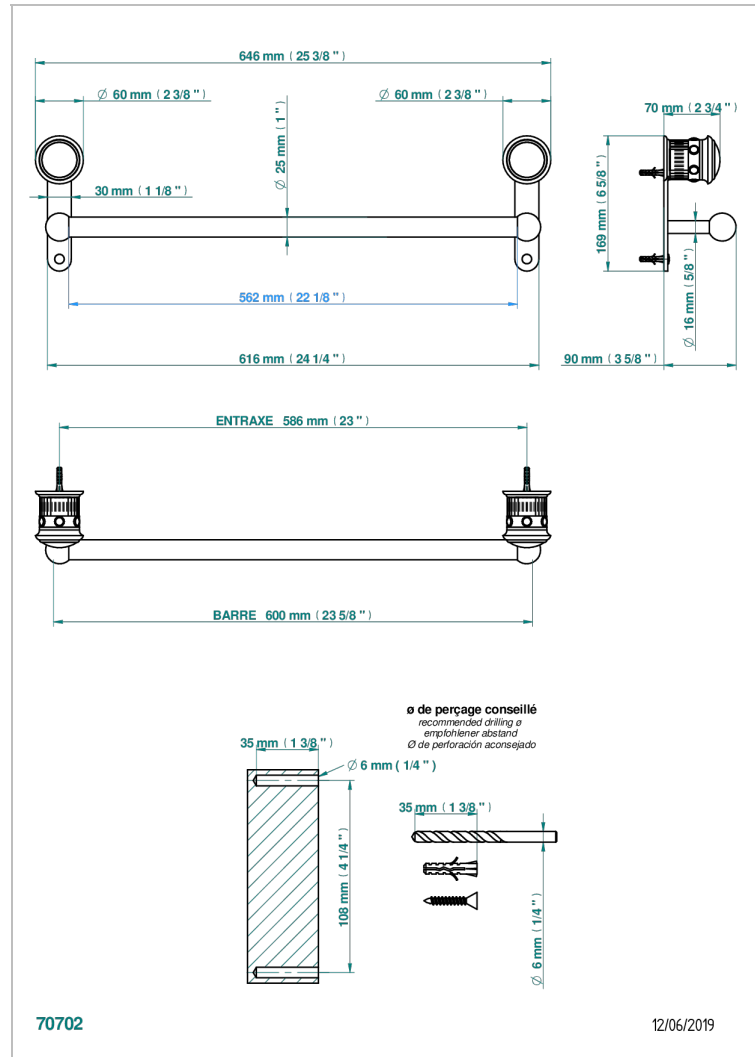

TROCADERO TIGER EYE

U7E-526/60

Towel bar, 24" long

CHARACTERISTIC

- Trocadéro Tiger eye
- Towel bar, 24" long

AVAILABLE FINITIONS

Black nickel - D24
Blush PVD - H62
Brass color PVD - H49
Brown bronze color PVD - F33
Chrome polished - A02
Chrome polished / gold polished - G02