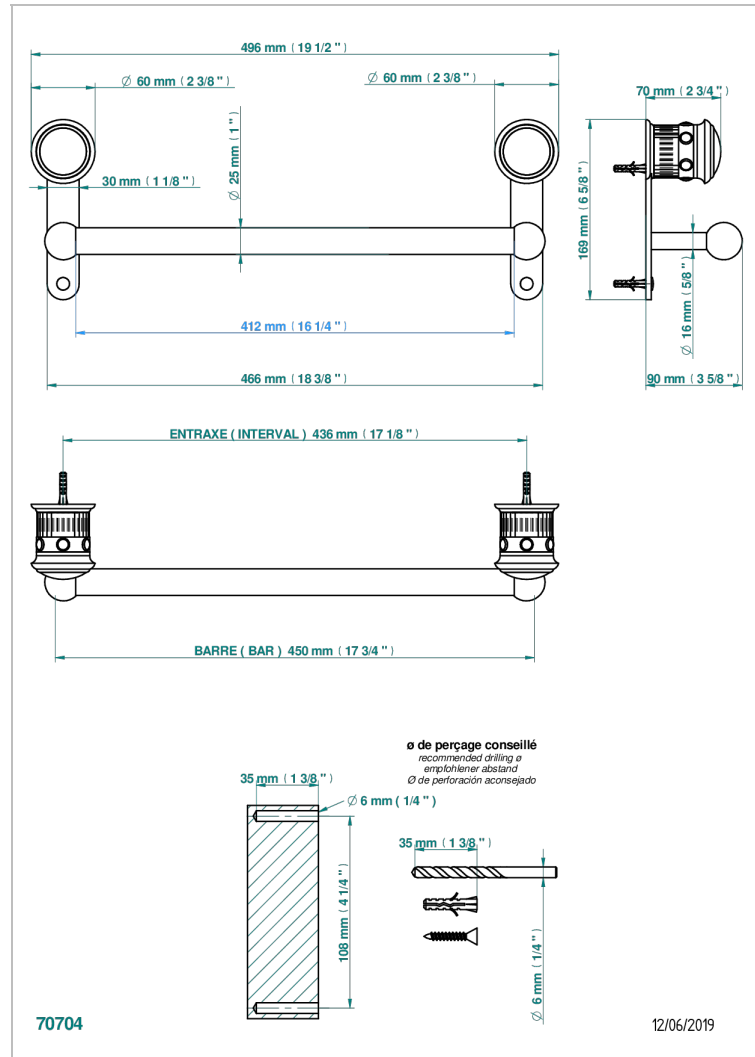

TROCADERO TIGER EYE

U7E-526/45

Towel bar, 18" long

CHARACTERISTIC

- Trocadéro Tiger eye
- Towel bar, 18" long

AVAILABLE FINITIONS

Black nickel - D24
Blush PVD - H62
Brass color PVD - H49
Brown bronze color PVD - F33
Chrome polished - A02
Chrome polished / gold polished - G02