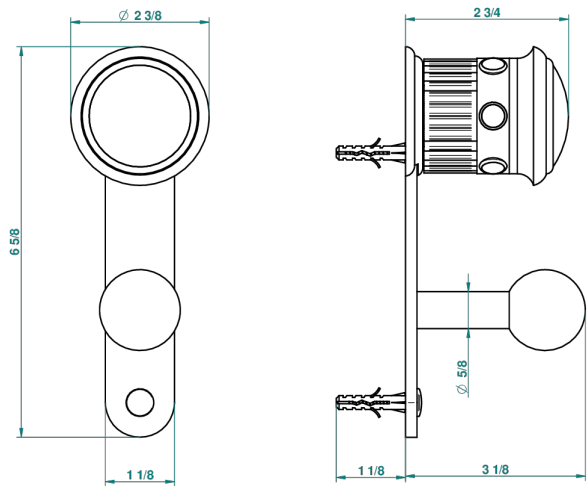

TROCADERO TIGER EYE

U7E-517

Robe hook

THG®
PARIS

38313

31/05/2010

CHARACTERISTIC

- Trocadero Tiger eye
- Robe hook

AVAILABLE FINITIONS

Black nickel - D24
Blush PVD - H62
Brass color PVD - H49
Brown bronze color PVD - F33
Chrome polished - A02
Chrome polished / gold polished - G02

Gold color PVD - H52
Gold mat - F07
Gold polished - F01
Gold satiney - F03
Graphite PVD - H64
Matt Umber PVD - H67

Matt blush PVD - H60
Matt brass color PVD - H50
Matt brown bronze color PVD - F34
Matt chrome (American satin) - C02
Matt gold color PVD - H53
Matt graphite PVD - H65

Matt nickel (American satin) - C01
Matt nickel color PVD - H56
Nickel antique / Sovereign - H28
Nickel color PVD - H55
Nickel polished - B01
Rose Gold - F27

Satin chrome - C03
Silver rhodium - F18
Soft gold - F30
Soft matt gold - F31
Umber PVD - H66