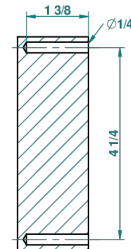

TROCADERO TIGER EYE

U7E-517

Robe hook

THG®
PARIS

38313

31/05/2010

CHARACTERISTIC

- Trocadero Tiger eye
- Robe hook

AVAILABLE FINITIONS

Black nickel - D24
Blush PVD - H62
Brass color PVD - H49
Brown bronze color PVD - F33
Chrome polished - A02
Chrome polished / gold polished - G02

Gold color PVD - H52
Gold mat - F07
Gold polished - F01
Gold satiney - F03
Graphite PVD - H64
Matt Umber PVD - H67

Matt blush PVD - H60
Matt brass color PVD - H50
Matt brown bronze color PVD - F34
Matt chrome (American satin) - C02
Matt gold color PVD - H53
Matt graphite PVD - H65

Matt nickel (American satin) - C01
Matt nickel color PVD - H56
Nickel antique / Sovereign - H28
Nickel color PVD - H55
Nickel polished - B01
Rose Gold - F27

Satin chrome - C03
Silver rhodium - F18
Soft gold - F30
Soft matt gold - F31
Umber PVD - H66