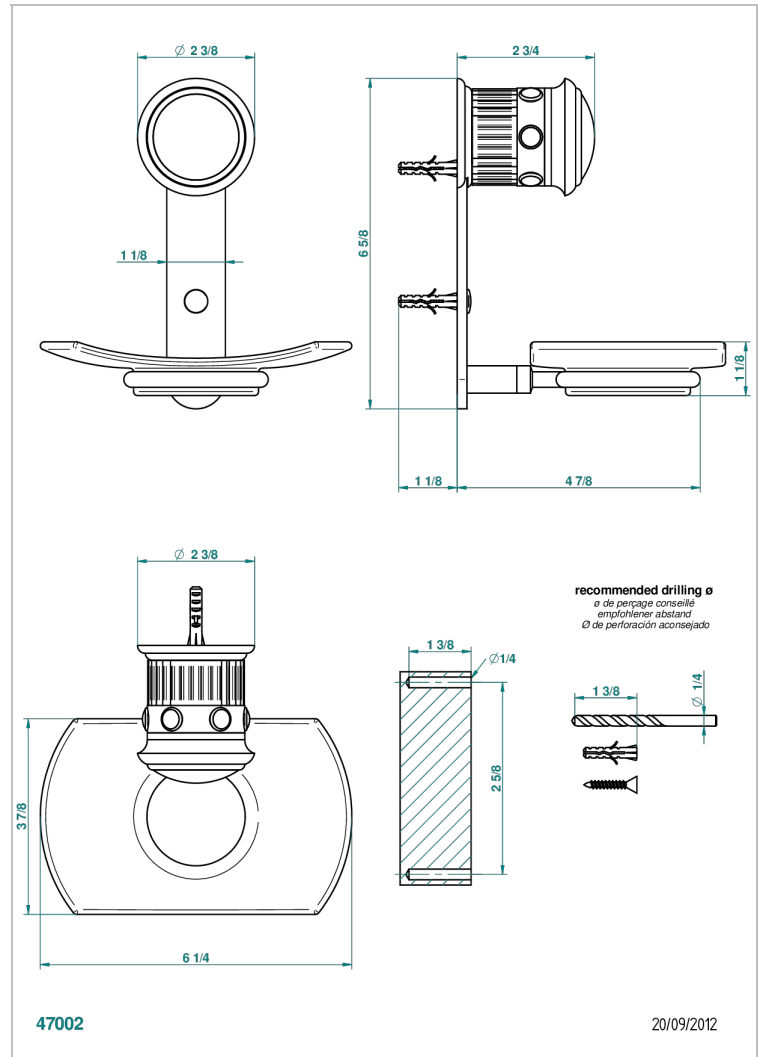

TROCADERO TIGER EYE

U7E-500

Glass soap dish, wall mounted

THG[®]
PARIS

CHARACTERISTIC

- Trocadero Tiger eye
- Glass soap dish, wall mounted

AVAILABLE FINITIONS

Black nickel - D24
Blush PVD - H62
Brass color PVD - H49
Brown bronze color PVD - F33
Chrome polished - A02
Chrome polished / gold polished - G02

Matt nickel (American satin) - C01
Matt nickel color PVD - H56
Nickel antique / Sovereign - H28
Nickel color PVD - H55
Nickel polished - B01
Rose Gold - F27

Satin chrome - C03
Silver rhodium - F18
Soft gold - F30
Soft matt gold - F31
Umber PVD - H66