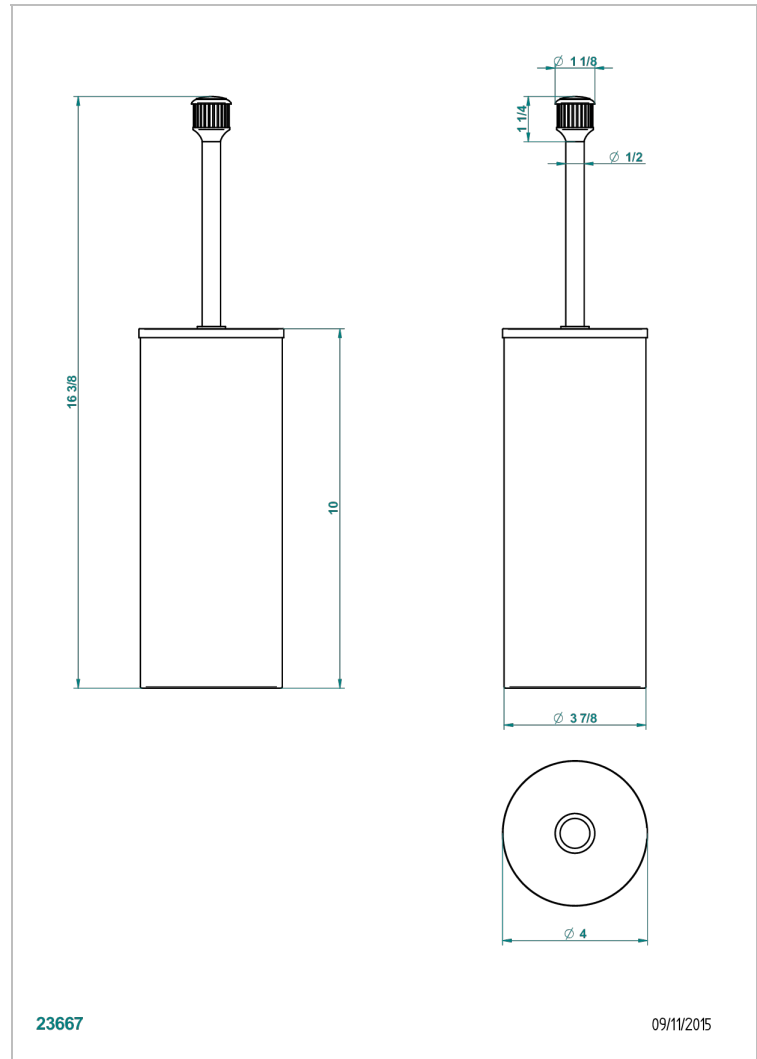

TROCADERO TIGER EYE

U7E-4700C

Metal toilet brush holder with brush with cover floor mounted

CHARACTERISTIC

- Trocadéro Tiger eye
- Metal toilet brush holder with brush with cover floor mounted

AVAILABLE FINITIONS