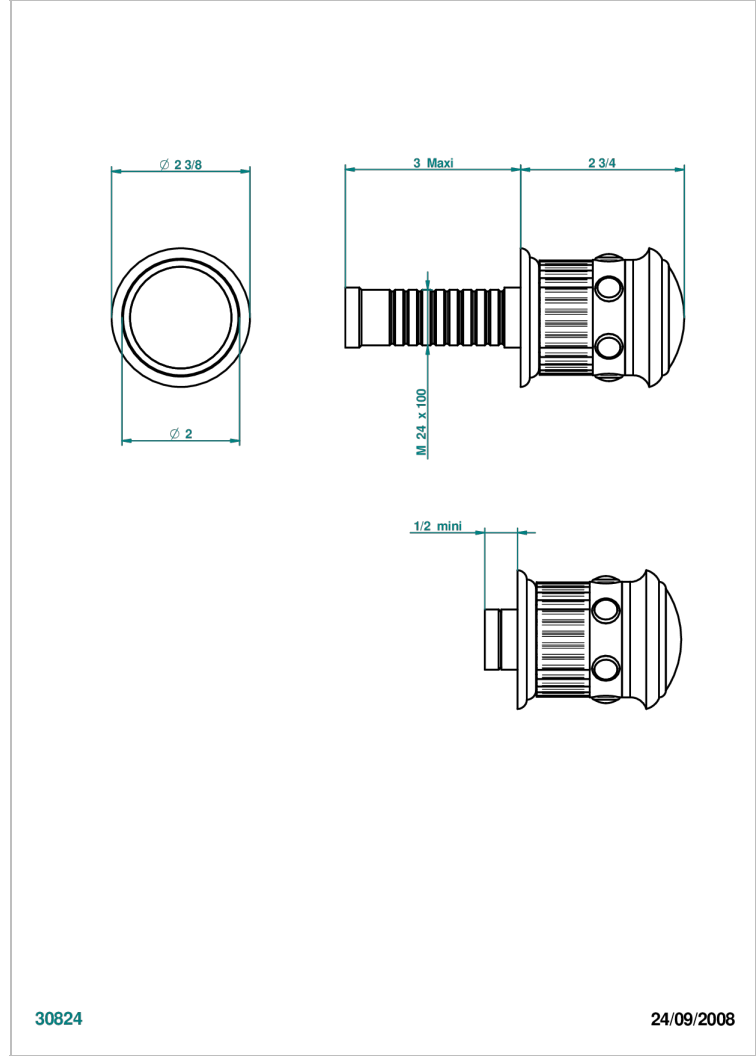

TROCADERO TIGER EYE

U7E-30B

Wall volume control 30 & 32 trim

THG[®]
PARIS

30824

24/09/2008

CHARACTERISTIC

- Trocadéro Tiger eye
- Wall volume control 30 & 32 trim

RELATED SKU'S

- Ref. G00-32CUSA 3/4" Volume control wall valve with ceramic cartridge
- Ref. G00-32HUSA 3/4" Volume control wall valve with ceramic cartridge counterclockwise
- Ref. G00-30CUSA 1/2" volume control wall valve with ceramic cartridge
- Ref. G00-30HUSA 1/2" Volume control wall valve with ceramic cartridge counterclockwise