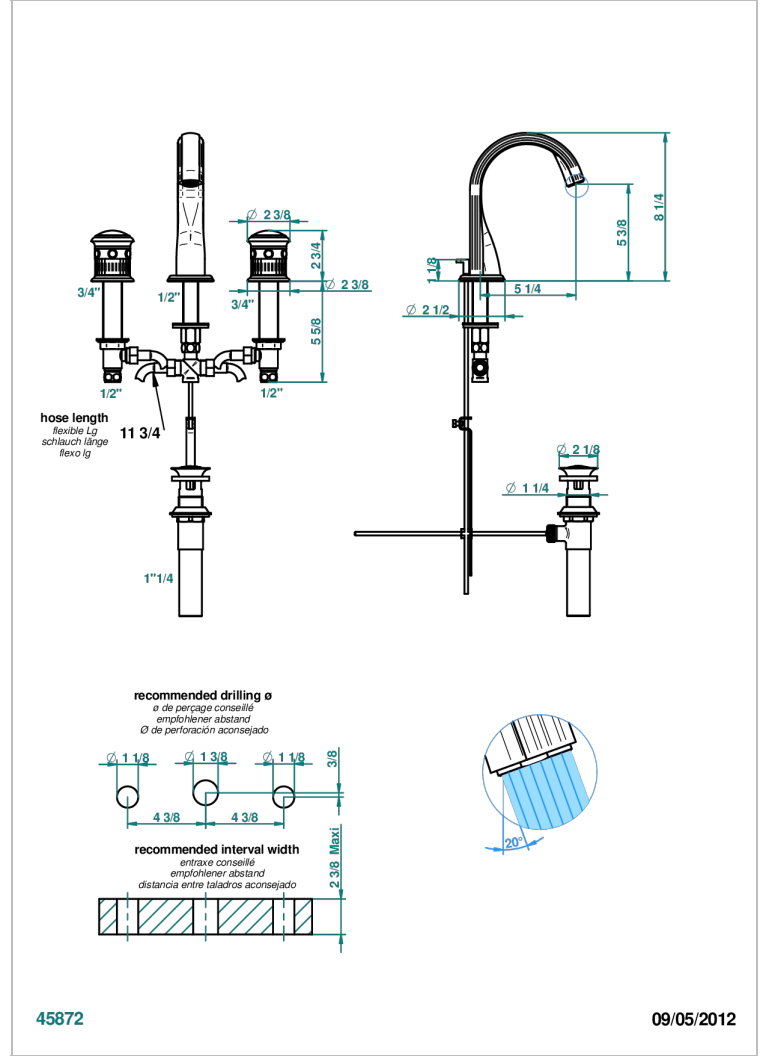

# TROCADERO TIGER EYE

U7E-151M/US

Widespread lavatory set with drain for 1 1/4" + countertop

THG<sup>®</sup>  
PARIS

## CHARACTERISTIC

- Trocadero Tiger eye
- Widespread lavatory set with drain for 1 1/4" + countertop

## TECHNICAL SPECS

- Recommandé : 3 bars (max. 5 bars) - Advised : 43,5 psi (max. 72 psi)
- 5,7 l/min à 3 bars (1.5 gpm at 43.5 psi)
- 1.2 gpm on demand in accordance with California's rules