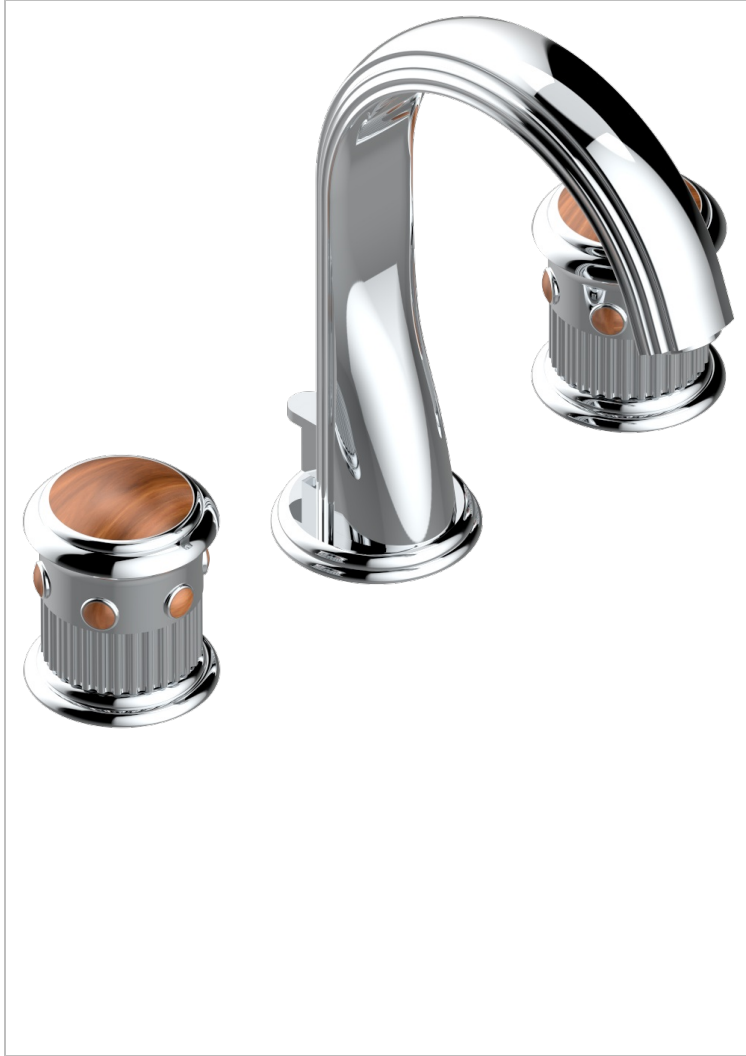

# TROCADERO TIGER EYE

U7E-151M/US

Widespread lavatory set with drain for 1 1/4" + countertop

THG<sup>®</sup>  
PARIS

## CHARACTERISTIC

- Trocadero Tiger eye
- Widespread lavatory set with drain for 1 1/4" + countertop

Matt blush PVD - H60  
Matt brass color PVD - H50  
Matt brown bronze color PVD - F34  
Matt chrome (American satin) - C02  
Matt gold color PVD - H53  
Matt graphite PVD - H65

Matt nickel (American satin) - C01  
Matt nickel color PVD - H56  
Nickel antique / Sovereign - H28  
Nickel color PVD - H55  
Nickel polished - B01  
Rose Gold - F27