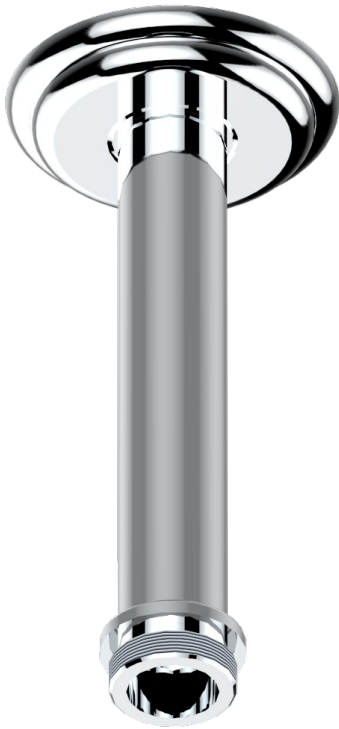

TROCADERO BLACK ONYX

U7D-82V/US

Vertical shower arm ceiling mounted 1/2" connection

THG[®]
PARIS

17502

18/11/2008

CHARACTERISTIC

- Trocadéro black Onyx
- Vertical shower arm ceiling mounted 1/2" connection

AVAILABLE FINITIONS

Black nickel - D24
Blush PVD - H62
Brass color PVD - H49
Brown bronze color PVD - F33
Chrome polished - A02
Chrome polished / gold polished - G02

Gold color PVD - H52
Gold mat - F07
Gold polished - F01
Gold satiney - F03
Graphite PVD - H64
Matt Umber PVD - H67

Matt blush PVD - H60
Matt brass color PVD - H50
Matt brown bronze color PVD - F34
Matt chrome (American satin) - C02
Matt gold color PVD - H53
Matt graphite PVD - H65

Matt nickel (American satin) - C01
Matt nickel color PVD - H56
Nickel antique / Sovereign - H28
Nickel color PVD - H55
Nickel polished - B01
Rose Gold - F27

Satin chrome - C03
Silver rhodium - F18
Soft gold - F30
Soft matt gold - F31
Umber PVD - H66