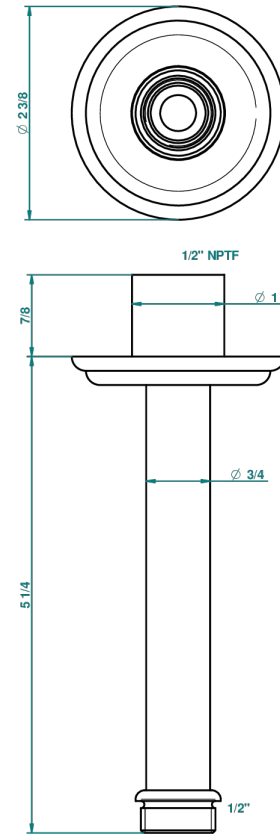

TROCADERO BLACK ONYX

U7D-82V/US

Vertical shower arm ceiling mounted 1/2" connection

THG[®]
PARIS

17502

18/11/2008

CHARACTERISTIC

- Trocadéro black Onyx
- Vertical shower arm ceiling mounted 1/2" connection

AVAILABLE FINITIONS

Black nickel - D24
Blush PVD - H62
Brass color PVD - H49
Brown bronze color PVD - F33
Chrome polished - A02
Chrome polished / gold polished - G02

Gold color PVD - H52
Gold mat - F07
Gold polished - F01
Gold satiney - F03
Graphite PVD - H64
Matt Umber PVD - H67

Matt blush PVD - H60
Matt brass color PVD - H50
Matt brown bronze color PVD - F34
Matt chrome (American satin) - C02
Matt gold color PVD - H53
Matt graphite PVD - H65

Matt nickel (American satin) - C01
Matt nickel color PVD - H56
Nickel antique / Sovereign - H28
Nickel color PVD - H55
Nickel polished - B01
Rose Gold - F27