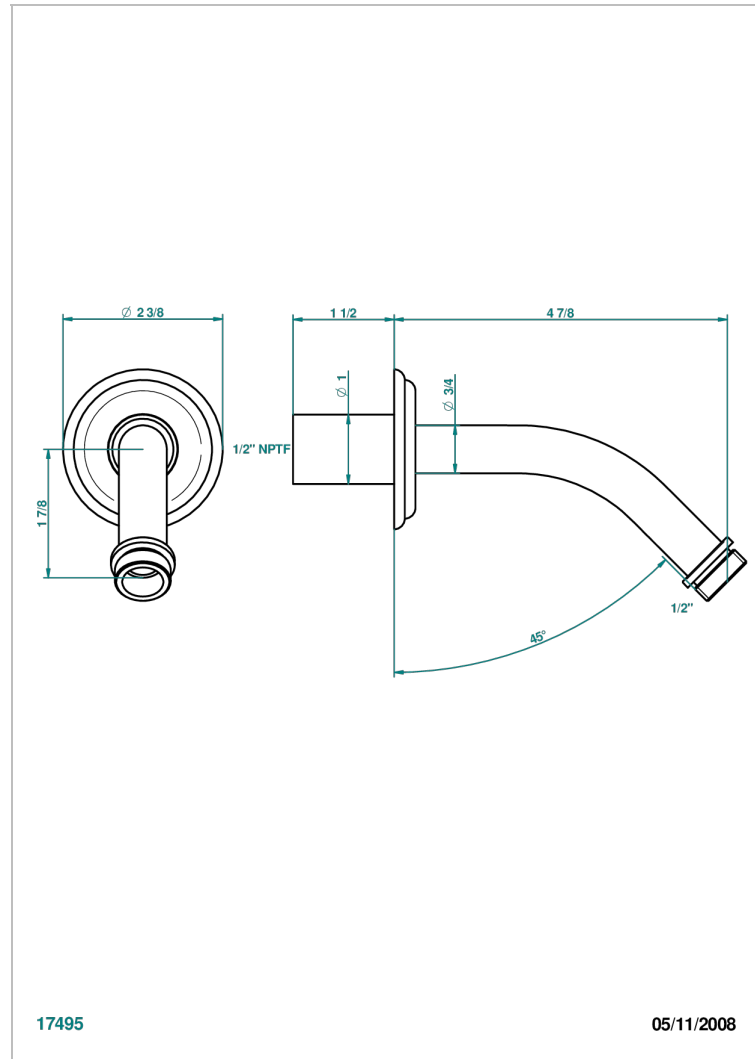

TROCADERO BLACK ONYX

U7D-82/US

Horizontal shower arm, 45°, lg: 4" 3/4

THG[®]
PARIS

CHARACTERISTIC

- Trocadéro black Onyx
- Horizontal shower arm, 45°, lg: 4" 3/4

AVAILABLE FINITIONS

Black nickel - D24
Blush PVD - H62
Brass color PVD - H49
Brown bronze color PVD - F33
Chrome polished - A02
Chrome polished / gold polished - G02