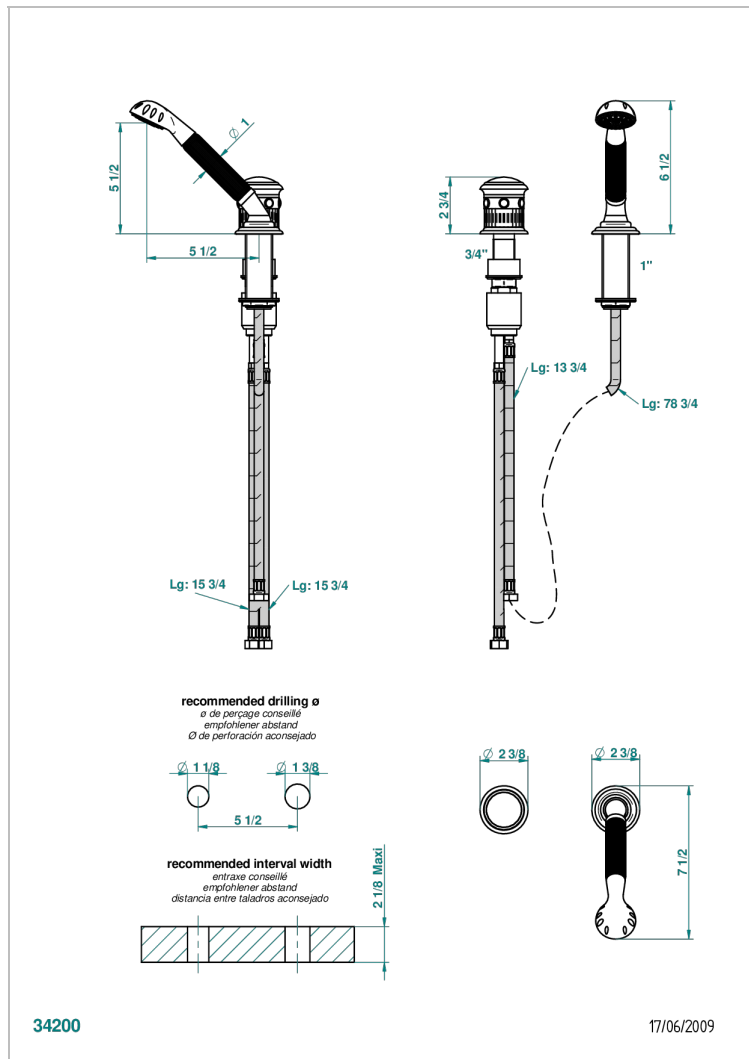

TROCADERO BLACK ONYX

U7D-6532/60A

Deck mounted mixer with handshower, progressive cartridge

CHARACTERISTIC

- Trocadéro black Onyx
- Deck mounted mixer with handshower, progressive cartridge

TECHNICAL SPECS