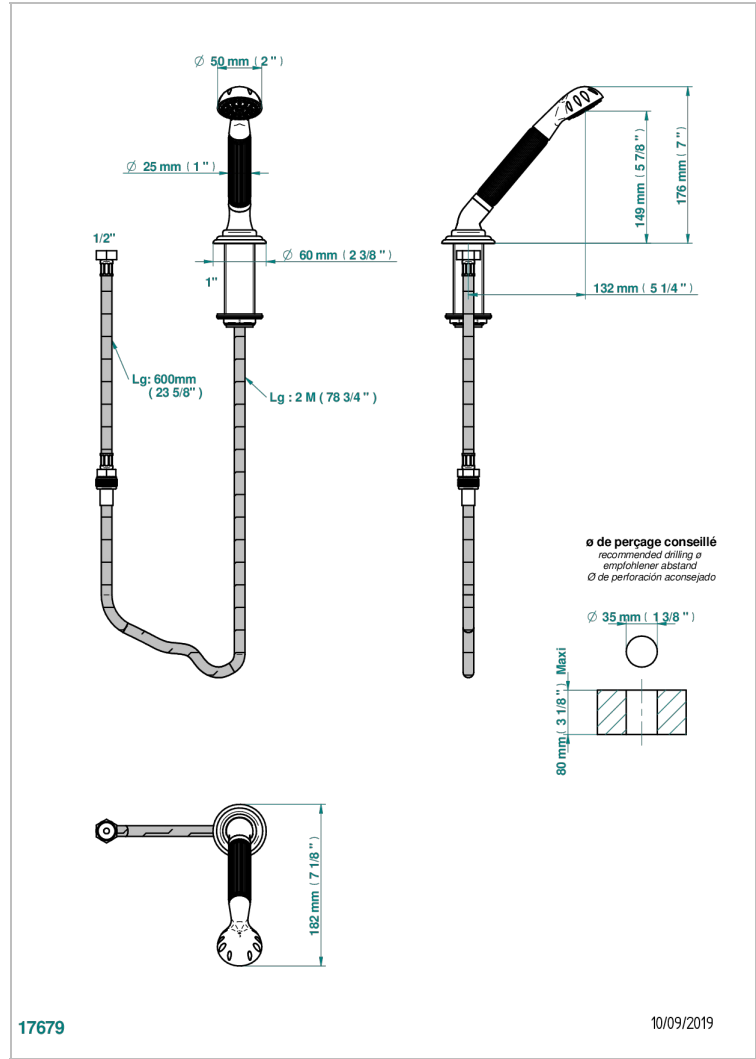

TROCADERO BLACK ONYX

U7D-60A

Deck mounted hand shower, with hose

CHARACTERISTIC

- Trocadéro black Onyx
- Deck mounted hand shower, with hose

TECHNICAL SPECS

- Recommandé : 3 bars (max. 5 bars) - Advised : 43,5 psi (max. 72 psi)
- 9,5 l/min à 3 bars (2.5 gpm at 43.5 psi)

AVAILABLE FINITIONS

Black nickel - D24
Blush PVD - H62
Brass color PVD - H49
Brown bronze color PVD - F33
Chrome polished - A02
Chrome polished / gold polished - G02

Gold color PVD - H52
Gold mat - F07
Gold polished - F01
Gold satiney - F03
Graphite PVD - H64
Matt Umber PVD - H67

Matt blush PVD - H60
Matt brass color PVD - H50
Matt brown bronze color PVD - F34
Matt chrome (American satin) - C02
Matt gold color PVD - H53
Matt graphite PVD - H65

Matt nickel (American satin) - C01
Matt nickel color PVD - H56
Nickel antique / Sovereign - H28
Nickel color PVD - H55
Nickel polished - B01
Rose Gold - F27