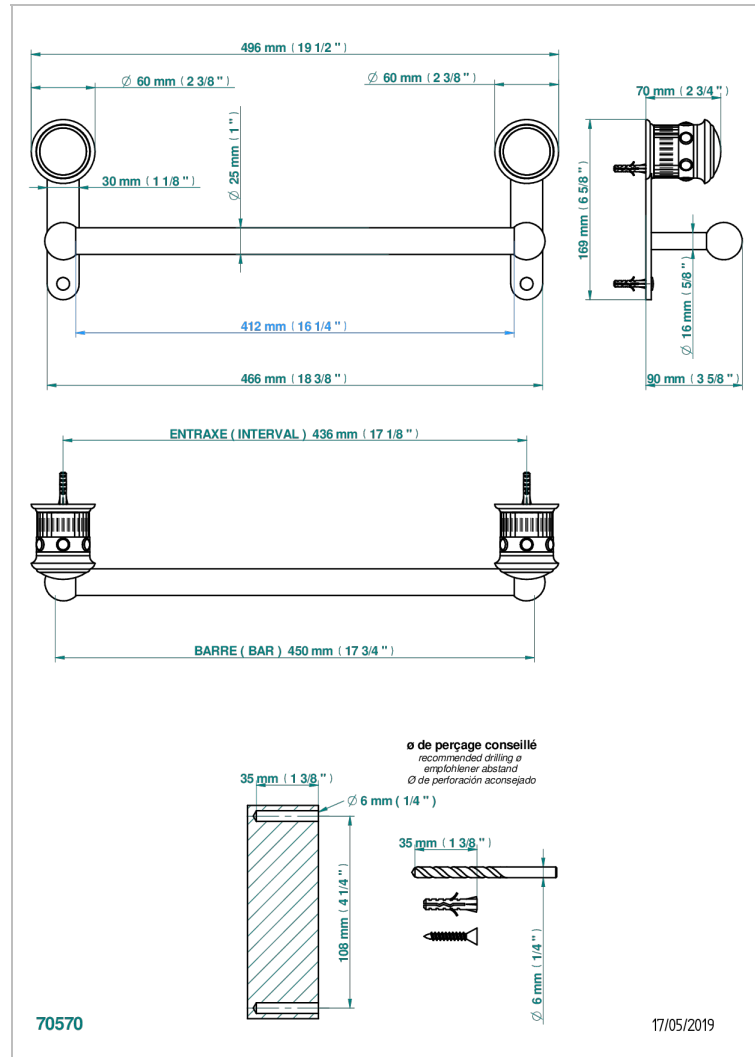

TROCADERO BLACK ONYX

U7D-526/45

Towel bar, 18" long

CHARACTERISTIC

- Trocadero black Onyx
- Towel bar, 18" long

AVAILABLE FINITIONS

Black nickel - D24
Blush PVD - H62
Brass color PVD - H49
Brown bronze color PVD - F33
Chrome polished - A02
Chrome polished / gold polished - G02