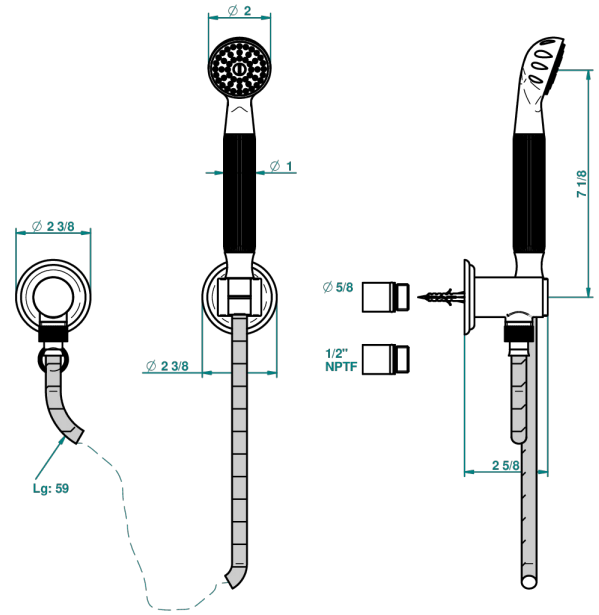

TROCADERO BLACK ONYX

U7D-52/US

Wall mounted handshower with separate fixed hook

25670

26/01/2011

CHARACTERISTIC

- Trocadéro black Onyx
- Wall mounted handshower with separate fixed hook

TECHNICAL SPECS

- Recommandé : 3 bars (max. 5 bars) - Advised : 43,5 psi (max. 72 psi)
- 9,5 l/min à 3 bars (2.5 gpm at 43.5 psi)

AVAILABLE FINITIONS

Black nickel - D24
Blush PVD - H62
Brass color PVD - H49
Brown bronze color PVD - F33
Chrome polished - A02
Chrome polished / gold polished - G02

Gold color PVD - H52
Gold mat - F07
Gold polished - F01
Gold satiney - F03
Graphite PVD - H64
Matt Umber PVD - H67

Matt blush PVD - H60
Matt brass color PVD - H50
Matt brown bronze color PVD - F34
Matt chrome (American satin) - C02
Matt gold color PVD - H53
Matt graphite PVD - H65

Matt nickel (American satin) - C01
Matt nickel color PVD - H56
Nickel antique / Sovereign - H28
Nickel color PVD - H55
Nickel polished - B01
Rose Gold - F27

Satin chrome - C03
Silver rhodium - F18
Soft gold - F30
Soft matt gold - F31
Umber PVD - H66