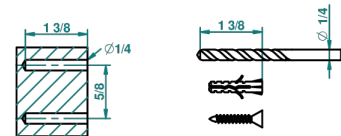

TROCADERO BLACK ONYX

U7D-52/US

Wall mounted handshower with separate fixed hook

25670

26/01/2011

CHARACTERISTIC

- Trocadéro black Onyx
- Wall mounted handshower with separate fixed hook

TECHNICAL SPECS

- Recommandé : 3 bars (max. 5 bars) - Advised : 43,5 psi (max. 72 psi)
- 9,5 l/min à 3 bars (2.5 gpm at 43.5 psi)

AVAILABLE FINITIONS

Black nickel - D24
Blush PVD - H62
Brass color PVD - H49
Brown bronze color PVD - F33
Chrome polished - A02
Chrome polished / gold polished - G02

Gold color PVD - H52
Gold mat - F07
Gold polished - F01
Gold satiney - F03
Graphite PVD - H64
Matt Umber PVD - H67

Matt blush PVD - H60
Matt brass color PVD - H50
Matt brown bronze color PVD - F34
Matt chrome (American satin) - C02
Matt gold color PVD - H53
Matt graphite PVD - H65

Matt nickel (American satin) - C01
Matt nickel color PVD - H56
Nickel antique / Sovereign - H28
Nickel color PVD - H55
Nickel polished - B01
Rose Gold - F27

Satin chrome - C03
Silver rhodium - F18
Soft gold - F30
Soft matt gold - F31
Umber PVD - H66