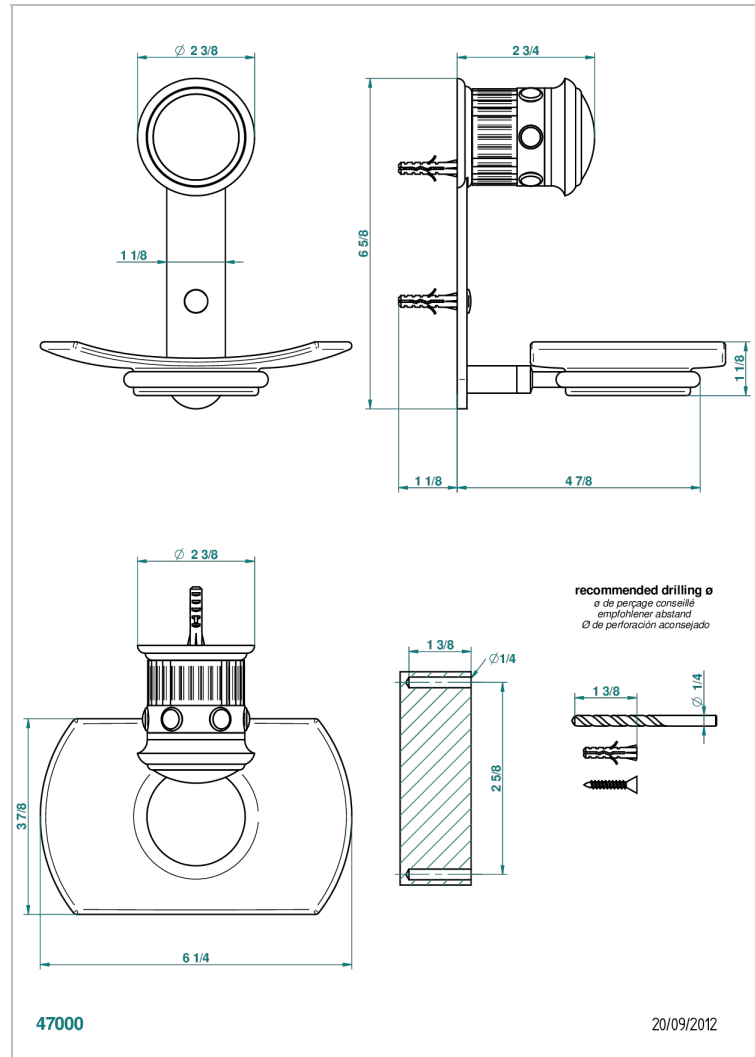

# TROCADERO BLACK ONYX

U7D-500

Glass soap dish, wall mounted

## CHARACTERISTIC

- Trocadero black Onyx
- Glass soap dish, wall mounted