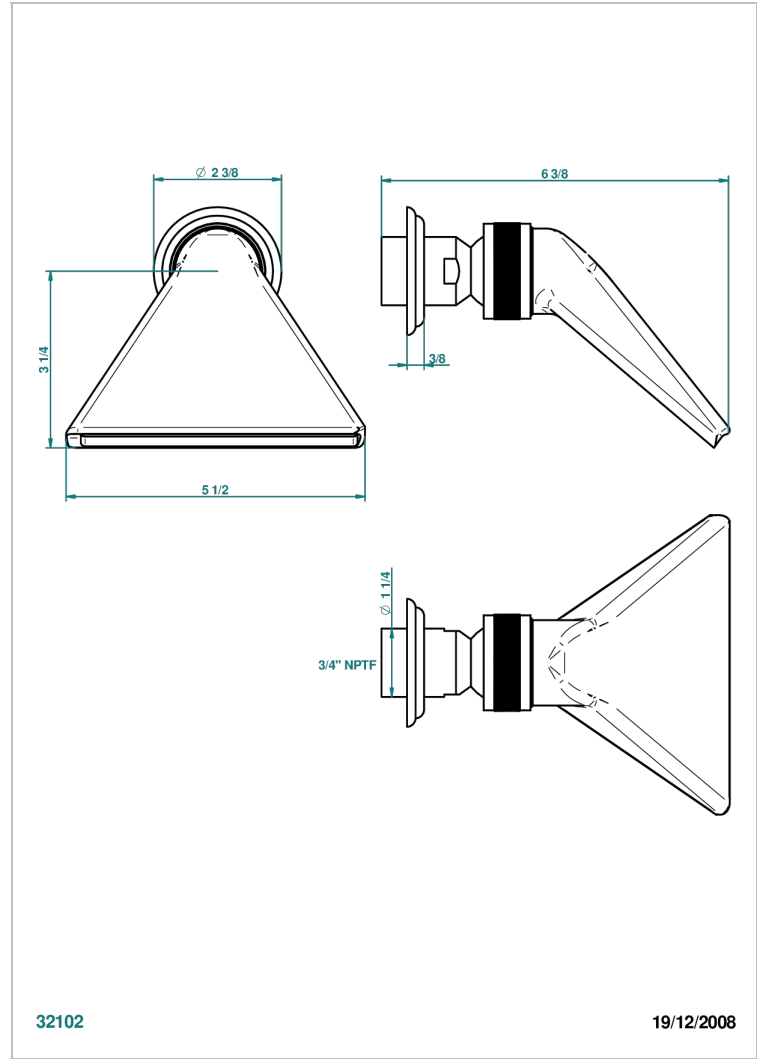

TROCADERO BLACK ONYX

U7D-3640/US

Shower head, cast deluge with 3/4" connection

THG[®]
PARIS

CHARACTERISTIC

- Trocadéro black Onyx
- Shower head, cast deluge with 3/4" connection

AVAILABLE FINITIONS

Black nickel - D24
Blush PVD - H62
Brass color PVD - H49
Brown bronze color PVD - F33
Chrome polished - A02
Chrome polished / gold polished - G02