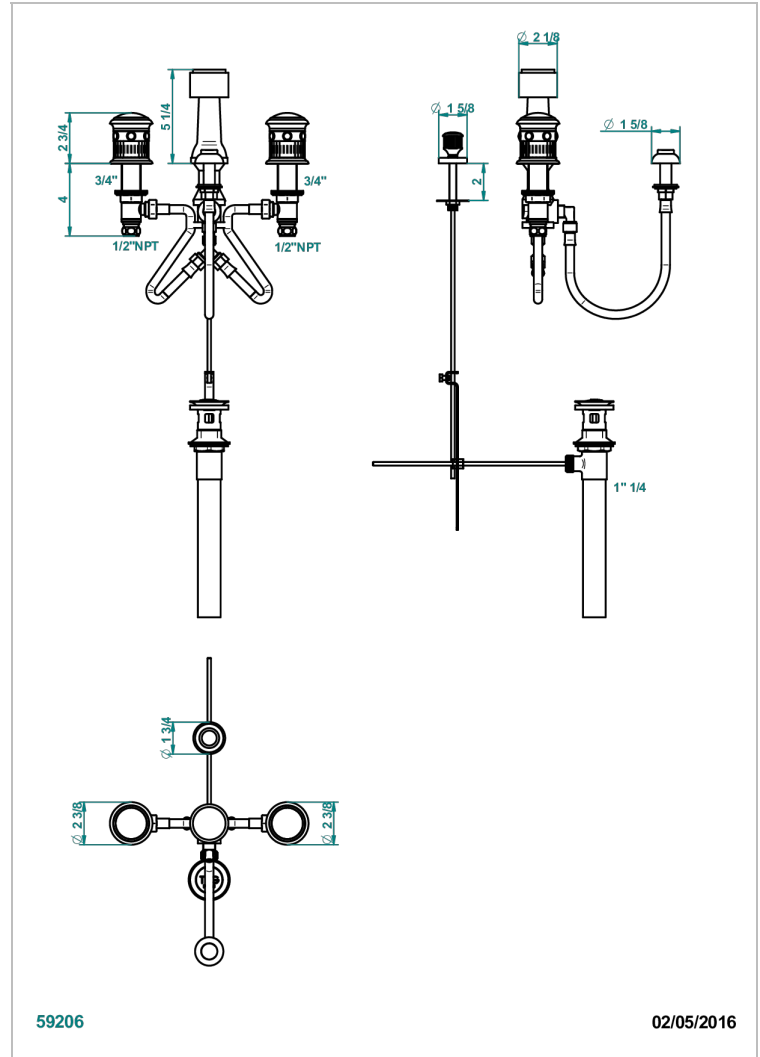

TROCADERO BLACK ONYX

U7D-207KA

Deck mounted 3-hole bidet with vertical spray, vacuum breaker and drain

CHARACTERISTIC

- ASME : ASME A112.18.1-2011/CSA B125.1-11

STANDARDS

AVAILABLE FINITIONS

Black nickel - D24

Matt graphite PVD - H65

Matt nickel (American satin) - C01

Matt nickel color PVD - H56

Nickel antique / Sovereign - H28

Nickel color PVD - H55

Nickel polished - B01

Rose Gold - F27

Satin chrome - C03