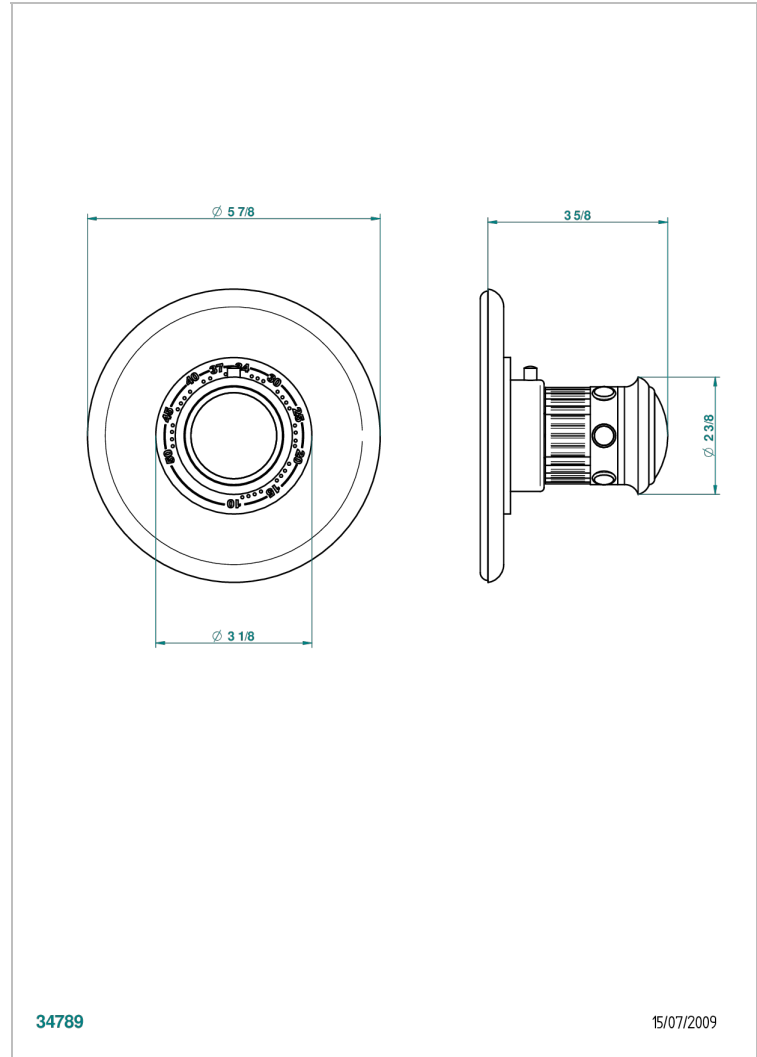

# TROCADERO BLACK ONYX

U7D-15EN16EM

Trim plate and handle for eurotherm valve 8200/us & 8300/us

THG<sup>®</sup>  
PARIS

## CHARACTERISTIC

- Trocadéro black Onyx
- Trim plate and handle for eurotherm valve 8200/us & 8300/us