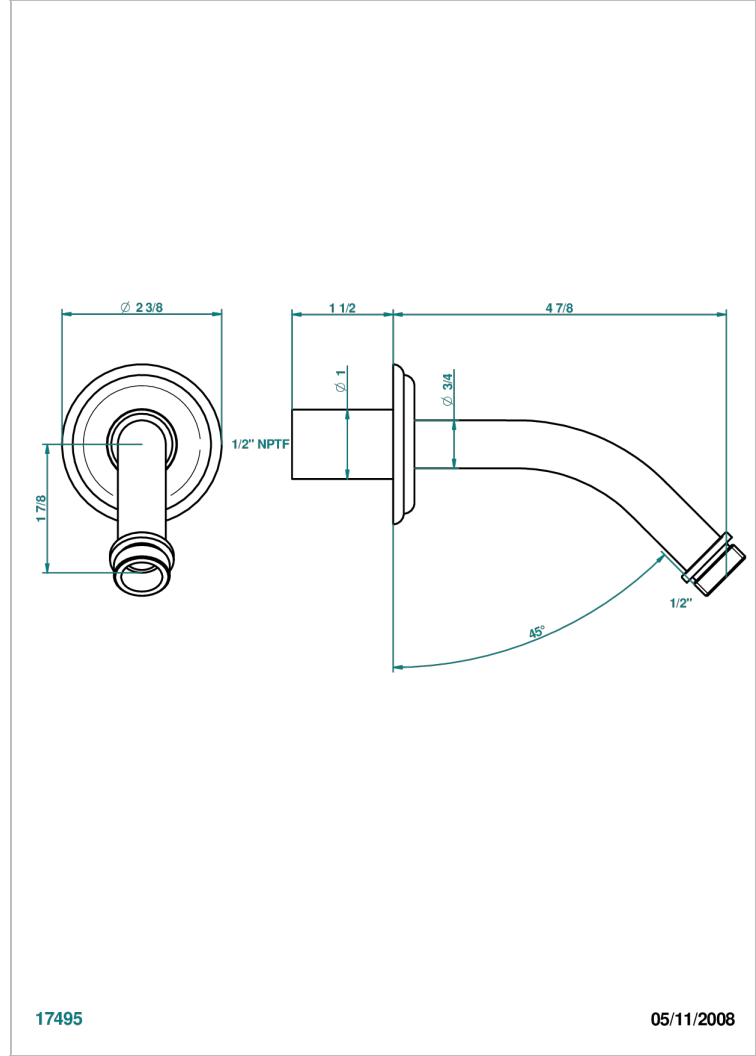

# TROCADERO RED JASPER

U7C-82/US

Horizontal shower arm, 45°, lg: 4" 3/4

THG<sup>®</sup>  
PARIS

17495

05/11/2008

## CHARACTERISTIC

- Trocadéro Red Jasper
- Horizontal shower arm, 45°, lg: 4" 3/4