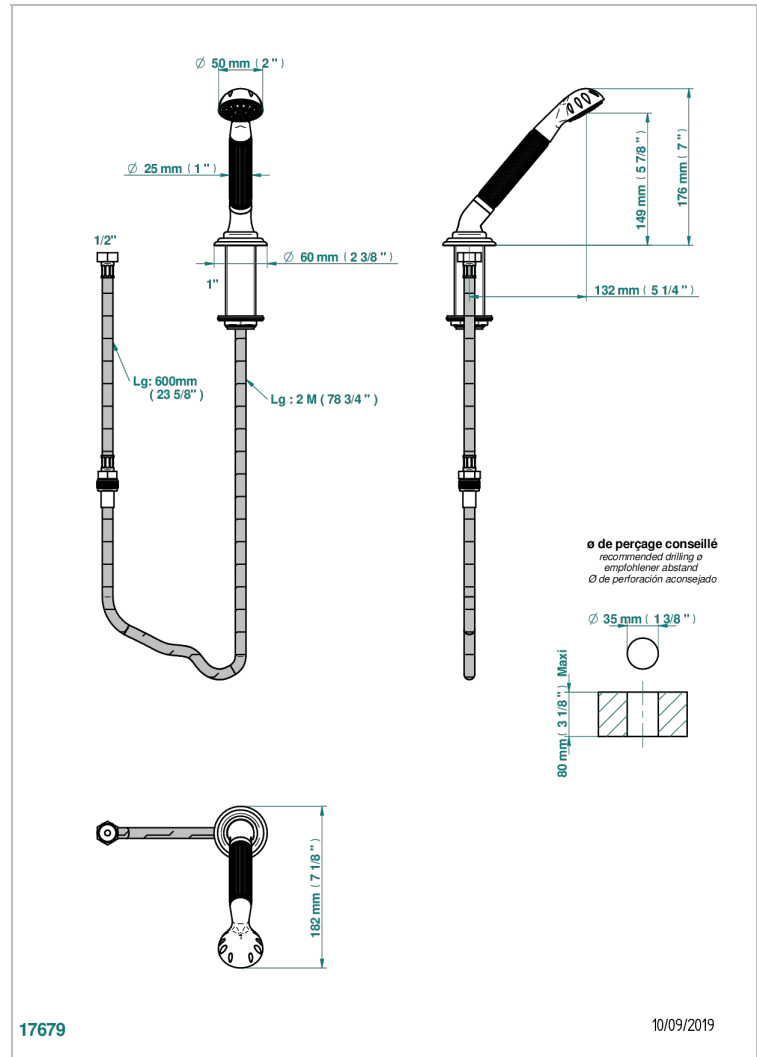

# TROCADERO RED JASPER

U7C-60A

Deck mounted hand shower, with hose

## CHARACTERISTIC

- Trocadero Red Jasper
- Deck mounted hand shower, with hose