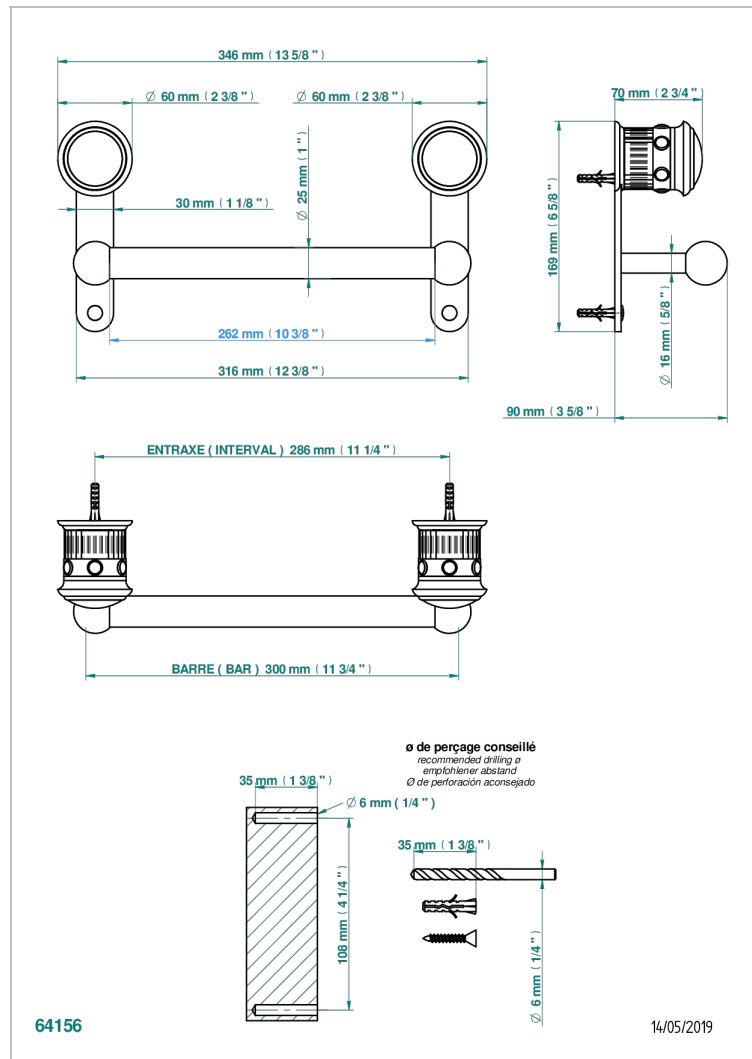

TROCADERO RED JASPER

U7C-527

Towel bar, 1" dia, 11 3/4" long

CHARACTERISTIC

- Trocadero Red Jasper
- Towel bar, 1" dia, 11 3/4" long

AVAILABLE FINITIONS

Black nickel - D24
Blush PVD - H62
Brass color PVD - H49
Brown bronze color PVD - F33
Chrome polished - A02
Chrome polished / gold polished - G02