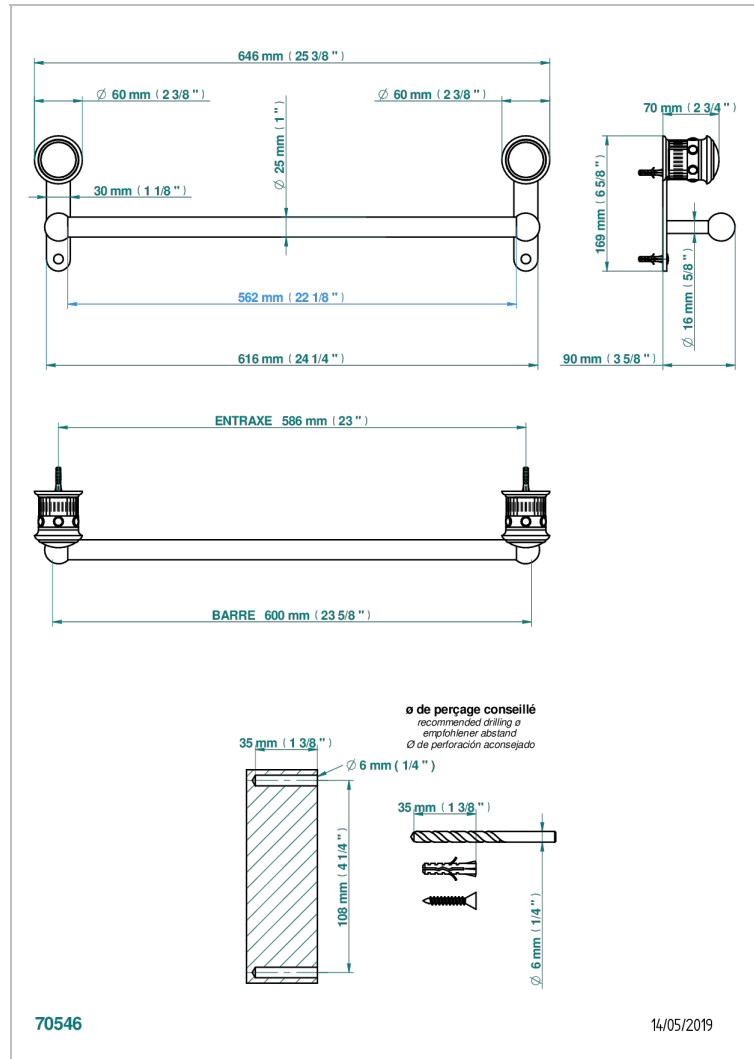

# TROCADERO RED JASPER

U7C-526/60

Towel bar, 24" long

## CHARACTERISTIC

- Trocadero Red Jasper
- Towel bar, 24" long