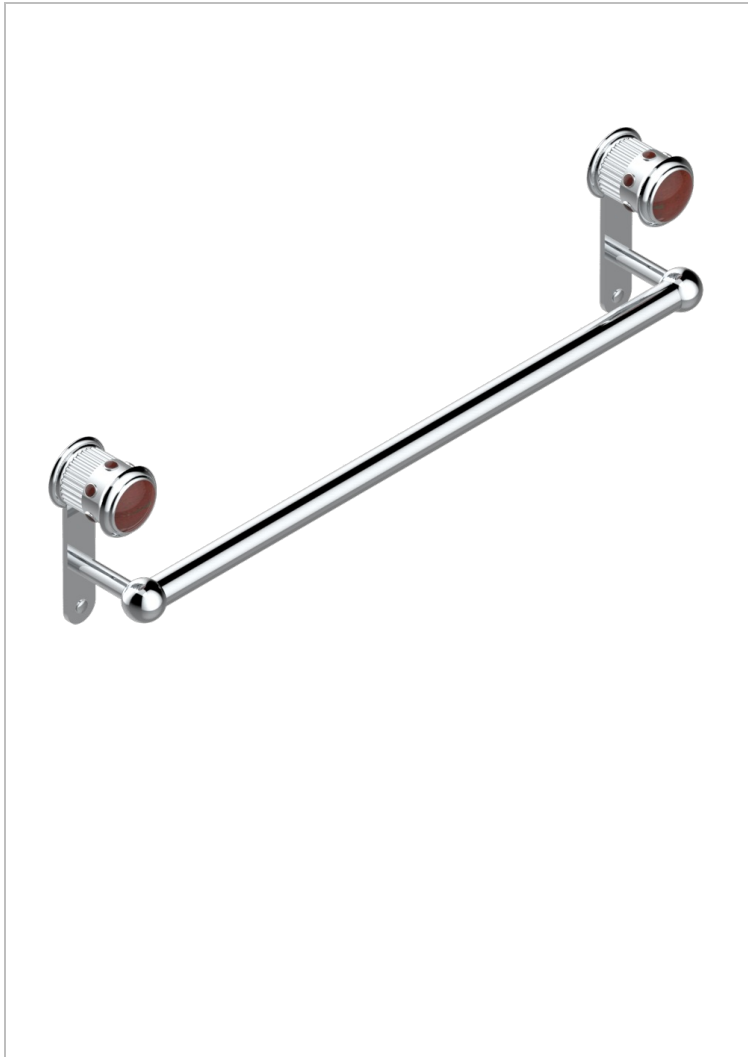

# TROCADERO RED JASPER

U7C-526/60

Towel bar, 24" long

## CHARACTERISTIC

- Trocadero Red Jasper
- Towel bar, 24" long

## AVAILABLE FINITIONS

Black nickel - D24  
Blush PVD - H62  
Brass color PVD - H49  
Brown bronze color PVD - F33  
Chrome polished - A02  
Chrome polished / gold polished - G02

Gold color PVD - H52  
Gold mat - F07  
Gold polished - F01  
Gold satiney - F03  
Graphite PVD - H64  
Matt Umber PVD - H67